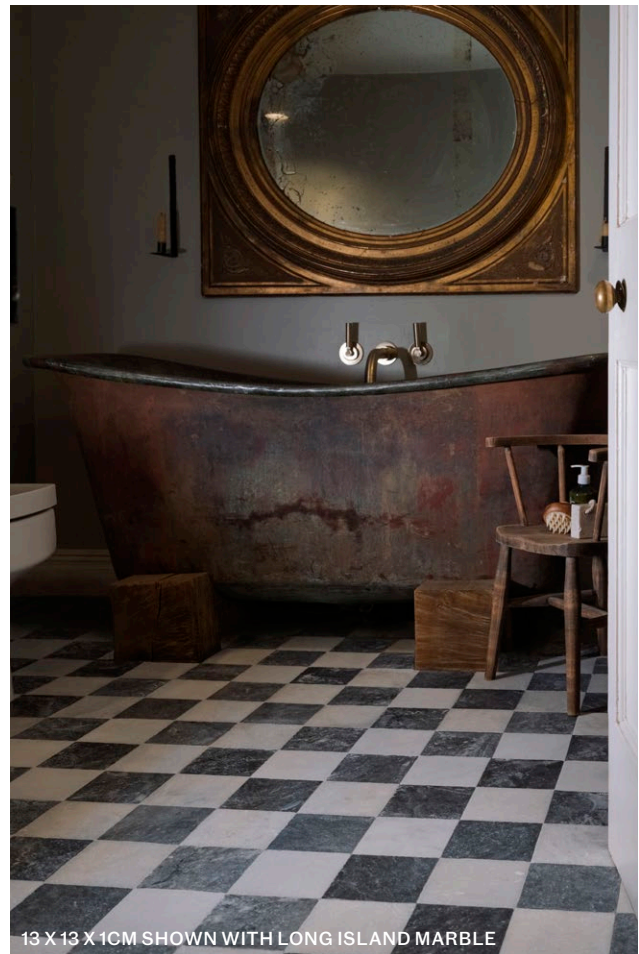

KENDAL

MARBLE - TUMBLED

Previously known as Minton

With its inky black background, swirled grey clouding, and soft feel underfoot, Kendal gives a grand, aged feel that just gets better with time.

20 X 20 X 1CM

13 X 13 X 1CM SHOWN WITH LONG ISLAND MARBLE

FORMAT (CM)

13 x 13 x 1
20 x 20 x 1
40.6 x 40.6 x 1

AVAILABILITY

Usually in stock
Usually in stock
Usually in stock

NOTES

Suitable for interior walls and floors, sealing required.
Bespoke options available.