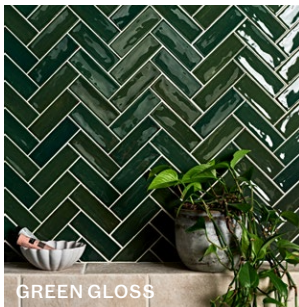

PETITE

PORCELAIN - MATT OR GLOSS

Previously known as Piccolo

The small format of Petite lends itself perfectly to creating patterns, borders, and unique layouts. With an aged effect and gloss or matt finishes, this tile has a realistic handmade feel and can be used on walls as well as floors.