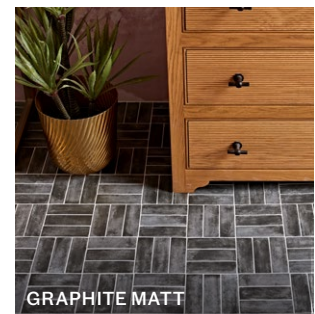

PETITE

PORCELAIN - MATT OR GLOSS

Previously known as Piccolo

The small format of Petite lends itself perfectly to creating patterns, borders, and unique layouts. With an aged effect and gloss or matt finishes, this tile has a realistic handmade feel and can be used on walls as well as floors.

FORMAT (CM)

SOLD BY

AVAILABILITY

NOTES

5 x 15 x 0.8

60 pieces (0.45m²)

Usually in stock

Suitable for interior walls and floors.