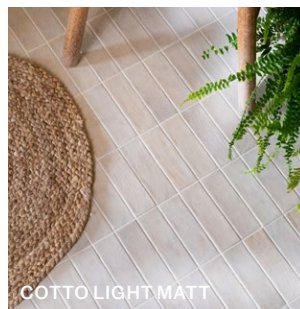

PETITE

PORCELAIN - MATT OR GLOSS

Previously known as Piccolo

The small format of Petite lends itself perfectly to creating patterns, borders, and unique layouts. With an aged effect and gloss or matt finishes, this tile has a realistic handmade feel and can be used on walls as well as floors.