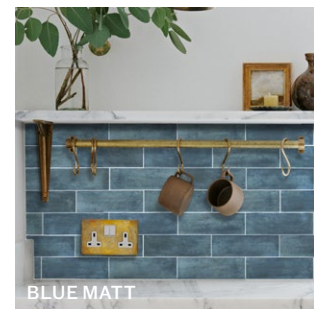

PETITE

PORCELAIN - MATT OR GLOSS

Previously known as Piccolo

The small format of Petite lends itself perfectly to creating patterns, borders, and unique layouts. With an aged effect and gloss or matt finishes, this tile has a realistic handmade feel and can be used on walls as well as floors.