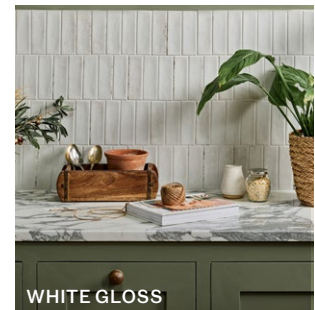

PETITE

PORCELAIN - MATT OR GLOSS

Previously known as Piccolo

The small format of Petite lends itself perfectly to creating patterns, borders, and unique layouts. With an aged effect and gloss or matt finishes, this tile has a realistic handmade feel and can be used on walls as well as floors.