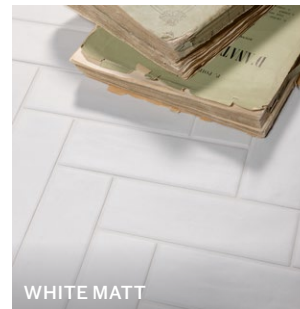

PETITE

PORCELAIN - MATT OR GLOSS

Previously known as Piccolo

The small format of Petite lends itself perfectly to creating patterns, borders, and unique layouts. With an aged effect and gloss or matt finishes, this tile has a realistic handmade feel and can be used on walls as well as floors.

FORMAT (CM)

SOLD BY

AVAILABILITY

NOTES

5 x 15 x 0.8

60 pieces (0.45m²)

Usually in stock

Suitable for interior walls and floors.