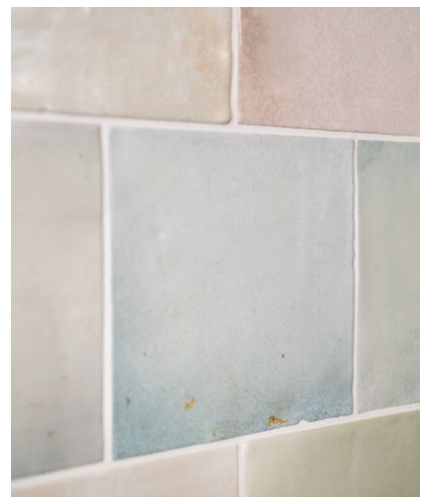

# NUANCE

CERAMIC - SATIN

Previously known as Miscellany

These timeless farmhouse-style ceramics with their dappled, varied tone, have a delectable satin finish and all the hallmarks of authentic age.

**FORMAT (CM)**

12.5 x 12.5 x 0.8

**SOLD BY**

38 pieces (0.593m<sup>2</sup>)

**AVAILABILITY**

Usually in stock

**NOTES**

Suitable for interior walls.

**CA' PIETRA**