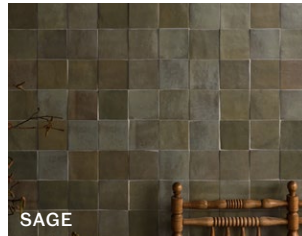

# MAROC

CERAMIC - GLOSS

Previously known as Berber

A homage to the ancient Moroccan tradition of Zellige tiles, Maroc has a subtle tonal variation and deep glossy pastel colours on a slightly undulated surface for an authentic handmade feel. Perfect for introducing an artisanal effect.