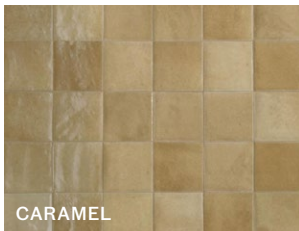

# MAROC

CERAMIC - GLOSS

Previously known as Berber

A homage to the ancient Moroccan tradition of Zellige tiles, Maroc has a subtle tonal variation and deep glossy pastel colours on a slightly undulated surface for an authentic handmade feel. Perfect for introducing an artisanal effect.

FORMAT (CM)

SOLD BY

AVAILABILITY

NOTES

9.9 x 9.9 x 1

54 pieces (0.529m<sup>2</sup>)

Usually in stock

Suitable for interior walls.