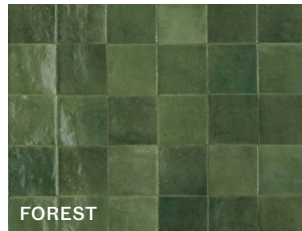

# MAROC

CERAMIC - GLOSS

Previously known as Berber

A homage to the ancient Moroccan tradition of Zellige tiles, Maroc has a subtle tonal variation and deep glossy pastel colours on a slightly undulated surface for an authentic handmade feel. Perfect for introducing an artisanal effect.