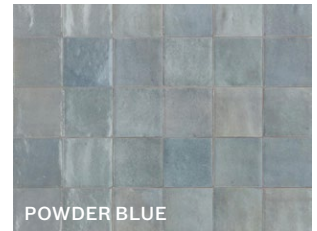

# MAROC

CERAMIC - GLOSS

Previously known as Berber

A homage to the ancient Moroccan tradition of Zellige tiles, Maroc has a subtle tonal variation and deep glossy pastel colours on a slightly undulated surface for an authentic handmade feel. Perfect for introducing an artisanal effect.