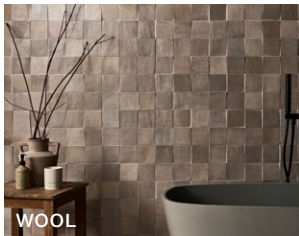

# MAROC

CERAMIC - GLOSS

Previously known as Berber

A homage to the ancient Moroccan tradition of Zellige tiles, Maroc has a subtle tonal variation and deep glossy pastel colours on a slightly undulated surface for an authentic handmade feel. Perfect for introducing an artisanal effect.