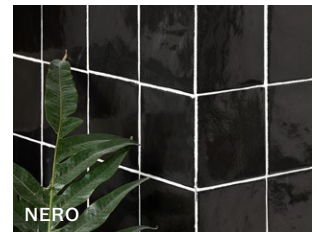

# MAROC

CERAMIC - GLOSS

Previously known as Berber

A homage to the ancient Moroccan tradition of Zellige tiles, Maroc has a subtle tonal variation and deep glossy pastel colours on a slightly undulated surface for an authentic handmade feel. Perfect for introducing an artisanal effect.

FORMAT (CM)

SOLD BY

AVAILABILITY

NOTES

9.9 x 9.9 x 1

54 pieces (0.529m<sup>2</sup>)

Usually in stock

Suitable for interior walls.