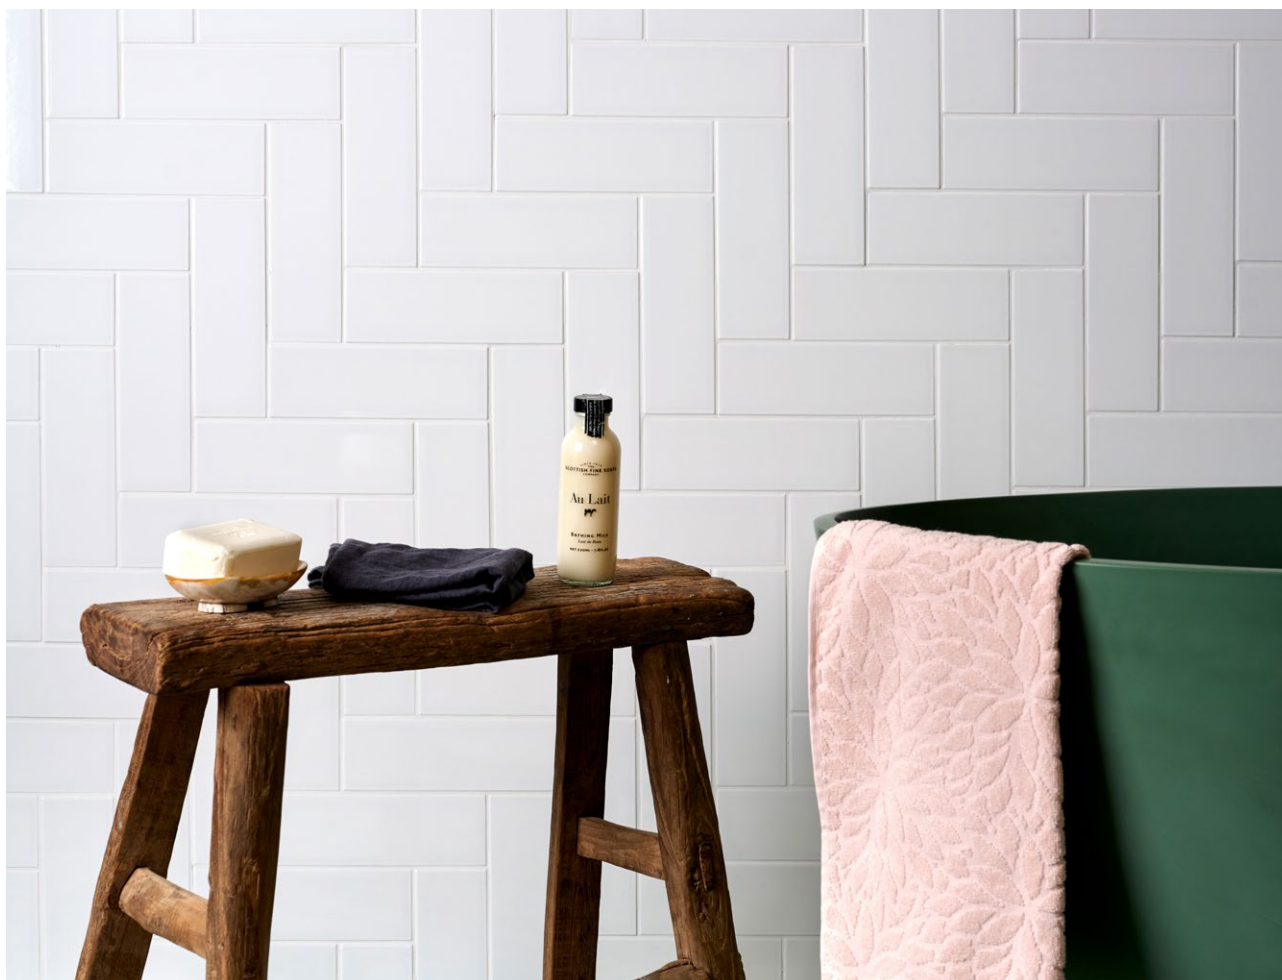

CHIC

CERAMIC - GLOSS

Previously known as Devon

Add a modern touch to homes with our simple and sophisticated Chic tile. Suitable for walls, these versatile and easy to maintain ceramic tiles look just as great stacked as they do laid in a brick-bond formation.

FORMAT (CM)

SOLD BY

AVAILABILITY

NOTES

7.5 x 22.5 x 1

44 pieces (0.742m²)

Usually in stock

Suitable for interior walls.