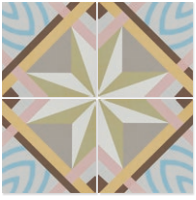

Tiles displayed in sets of four

HAVANA