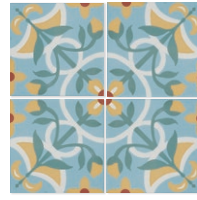

CABANA

PORCELAIN - MATT

A collection of our most eclectic bespoke porcelain designs, Cabana pays homage to the vivid patterned tiles found in traditional Caribbean buildings. Use these to bring the sunshine inside, or introduce a burst of colour to your garden.

CA' PIETRA

CAPIETRA.COM

Tiles displayed in sets of four

HAVANA

FLAMINGO TREE

NEW ORLEANS

SICILY

ALGARVE