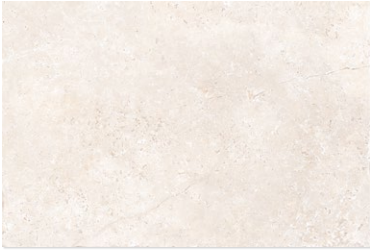

AVORIO

TECHNICAL DATA

TEST	STANDARD	RESULT
Dimensional Tolerances	EN ISO 10545-2	Within standard tolerances
Water Absorption	EN ISO 10545-3	<0.5%
Modulus of Rupture	EN ISO 10545-4	>35N/mm²
Breaking Strength	EN ISO 10545-4	1300N
Impact Resistance	EN ISO 10545-5	0.87
Deep Abrasion Resistance	EN ISO 10545-6	<175mm³
Linear Thermal Expansion	EN ISO 10545-8	6.4 x 10⁻⁶ °C⁻¹
Thermal Shock Resistance	EN ISO 10545-9	Resistant
Moisture Expansion	EN ISO 10545-10	0.1%
Frost Resistance	EN ISO 10545-12	Resistant
Chemical Resistance - High Concentrations	EN ISO 10545-13	A
Chemical Resistance - Low Concentration	EN ISO 10545-13	A
Stain Resistance	EN ISO 10545-14	4
Resistance to Fire	EN 9239-1	A1
Slip Rating - Critical Angle	DIN 51097	A+B
Slip Rating - Barefoot	DIN 51130	R10

Rectified: YES ☒ NO ☐

For any further information or advice, please contact our team.

INSTALLATION, CARE & MAINTENANCE ADVICE

Please refer to the installation guides on our website.