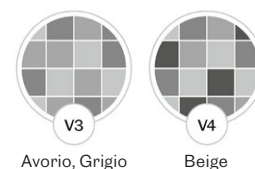

# ASCOLI

PORCELAIN - SATIN

Previously known as Tivoli

We're expecting these travertine-style tiles to fly. They look insanely close to the real deal with a tumbled edge that deserves applause.

OPTION	FORMAT (CM)	SOLD BY	AVAILABILITY	
Beige, Grigio	40 x 40 x 0.95	7 pieces (1.12m <sup>2</sup> )	Usually in stock	Suitable for interior walls and floors. Slip rating: R9
Avorio, Beige, Grigio	60 x 90 x 0.95	2 pieces (1.08m <sup>2</sup> )	Usually in stock	