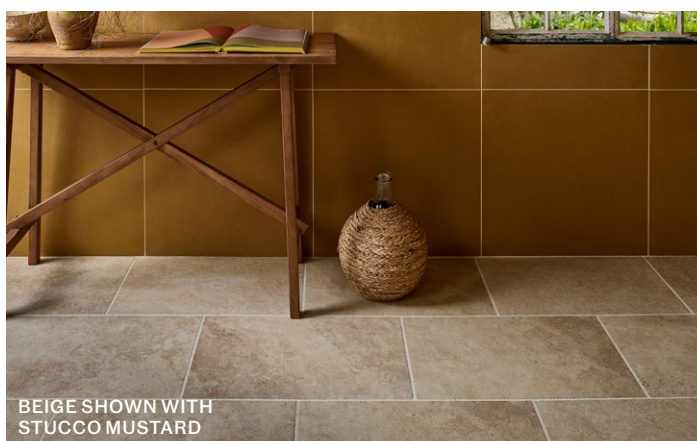

# ASCOLI

PORCELAIN - SATIN

Previously known as Tivoli

We're expecting these travertine-style tiles to fly. They look insanely close to the real deal with a tumbled edge that deserves applause.

OPTION	FORMAT (CM)	SOLD BY	AVAILABILITY	
Beige, Grigio	40 x 40 x 0.95	7 pieces (1.12m <sup>2</sup> )	Usually in stock	Suitable for interior walls and floors. Slip rating: R9
Avorio, Beige, Grigio	60 x 90 x 0.95	2 pieces (1.08m <sup>2</sup> )	Usually in stock	