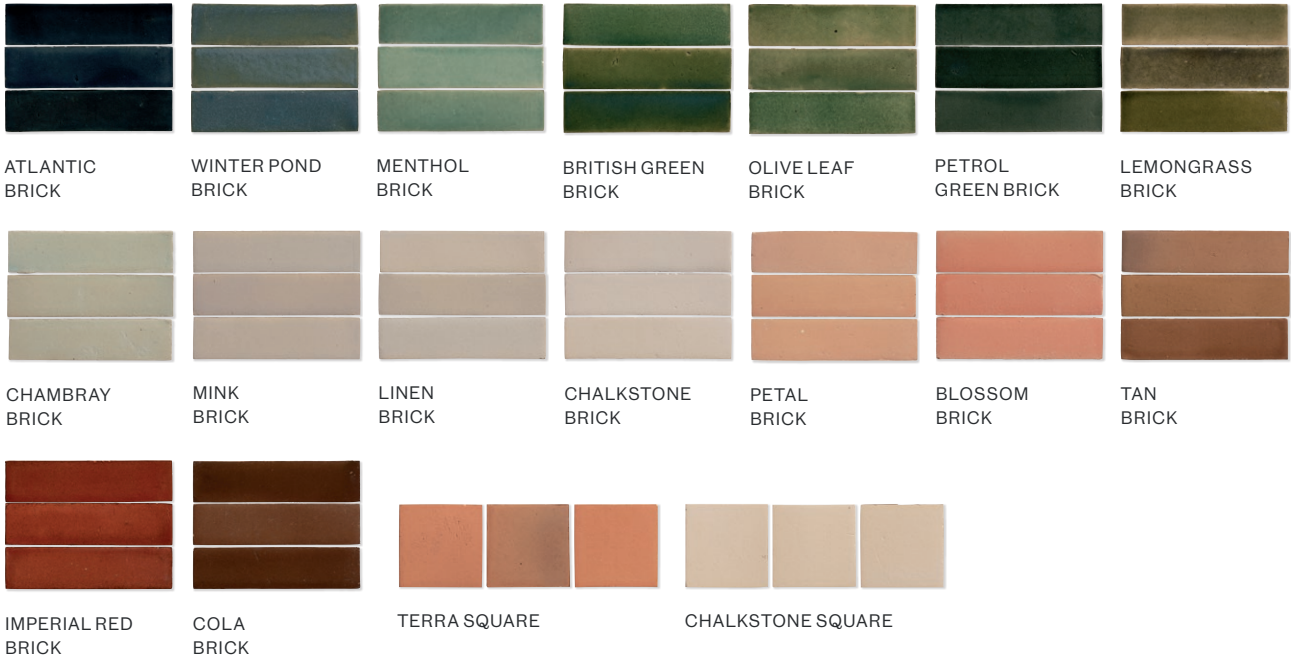

STONE GLAZE

CERAMIC - GLOSS OR MATT

These handcrafted tiles, created by combining traditional stoneware with a thick, hand-applied glaze, capture the subtle nuances and vibrant, variegated tones of this ancient ceramic technique. With natural variations in size and colour, Stone Glaze invites you to embrace imperfection and craft organic, characterful interiors that will always spark curiosity and admiration.

COLA AND CHALKSTONE BRICK

LEMONGRASS BRICK

IMPERIAL RED BRICK

TERRA AND CHALKSTONE SQUARE

TAN BRICK

BRITISH GREEN BRICK

PETROL BRICK SHOWN WITH MEDICI VIOLA

PETAL BRICK

FORMAT (CM)	OPTIONS	FINISH	SOLD BY	AVAILABILITY	NOTES
Square: 10 x 10 x 1	Terra, Chalkstone	Matt	60 pieces (0.6m ²)	Usually in stock	Suitable for interior walls.
Brick: 5 x 20 x 1	Atlantic, Blossom, British Green, Chalkstone, Chambray, Cola, Imperial Red, Lemongrass, Linen, Menthol, Mink, Olive Leaf, Petal, Petrol Green, Tan, Winter Pond	Gloss	60 pieces (0.6m ²)	Usually in stock	