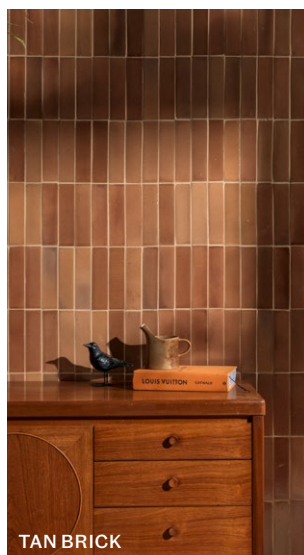

STONE GLAZE

CERAMIC - GLOSS OR MATT

These handcrafted tiles, created by combining traditional stoneware with a thick, hand-applied glaze, capture the subtle nuances and vibrant, variegated tones of this ancient ceramic technique. With natural variations in size and colour, Stone Glaze invites you to embrace imperfection and craft organic, characterful interiors that will always spark curiosity and admiration.

COLA AND CHALKSTONE BRICK

LEMONGRASS BRICK

IMPERIAL RED BRICK

TERRA AND CHALKSTONE SQUARE

TAN BRICK

BRITISH GREEN BRICK

PETROL BRICK SHOWN WITH MEDICI VIOLA

PETAL BRICK

FORMAT (CM)	OPTIONS	FINISH	SOLD BY	AVAILABILITY	NOTES
Square: 10 x 10 x 1	Terra, Chalkstone	Matt	60 pieces (0.6m ²)	Usually in stock	Suitable for interior walls.
Brick: 5 x 20 x 1	Atlantic, Blossom, British Green, Chalkstone, Chambray, Cola, Imperial Red, Lemongrass, Linen, Menthol, Mink, Olive Leaf, Petal, Petrol Green, Tan, Winter Pond	Gloss	60 pieces (0.6m ²)	Usually in stock	