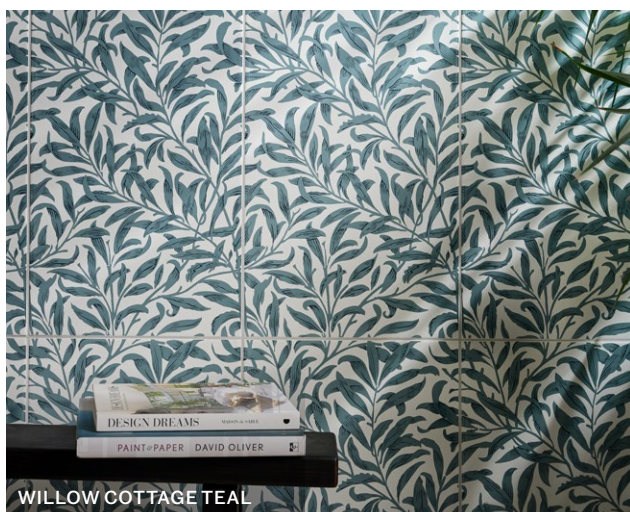

SILK SCREEN

CERAMIC - SATIN

Inspired by our favourite wallpaper designs, these tiles are made using the traditional Silk screen process. Truly artisanal handcrafted tiles, this collection gives a punchy yet natural feel.

FORMAT (CM)

33.3 x 55 x 1

SOLD BY

5 pieces (0.915m²)

AVAILABILITY

Usually in stock

NOTES

Suitable for interior walls.