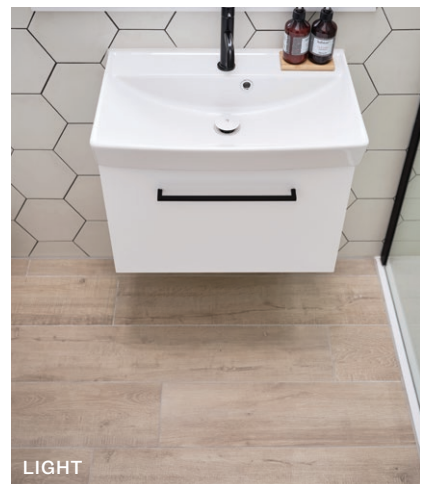

FRANKLIN

PORCELAIN - SATIN

Previously known as Walthamstow

A large format wood effect porcelain tile that will give interiors a realistic timber look with natural grains and swirled knots. Use throughout your home as a seamless, organic backdrop to open-plan spaces.

FORMAT (CM)	SOLD BY	AVAILABILITY	NOTES
19.5 x 120 x 1	7 pieces (1.638m ²)	Usually in stock	Suitable for interior walls and floors.

PEARL

LIGHT

DARK

TECHNICAL DATA

TEST	STANDARD	RESULT
Nominal Size	-	20 x 120cm
Final Rectified Size	-	19.5 x 120cm
Dimensional Tolerances	EN ISO 10545-2	Within standard tolerances
Water Absorption	EN ISO 10545-3	0.1%
Modulus of Rupture	EN ISO 10545-4	35-45N/mm ²
Breaking Strength	EN ISO 10545-4	1600-2400 N
Deep Abrasion Resistance	EN ISO 10545-6	110-130mm ³
Linear Thermal Expansion	EN ISO 10545-8	<7.0 x 10 ⁻⁶ °C ⁻¹
Thermal Shock Resistance	EN ISO 10545-9	Resistant
Frost Resistance	EN ISO 10545-12	Resistant
Chemical Resistance - Households/Swimming Pool Chemicals	EN ISO 10545-13	UA
Stain Resistance	EN ISO 10545-14	3
Resistance to Fire	EN 9239-1	A1
Slip Rating - Barefoot	DIN 51130	R9