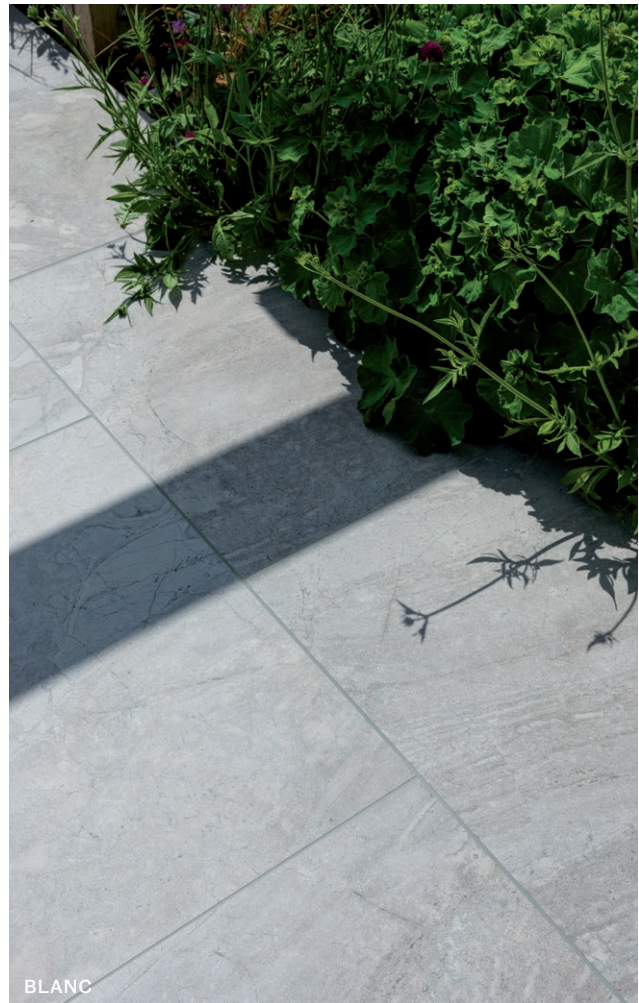

LITHOS

PORCELAIN - TEXTURED

Reflecting the timeless appeal of natural slate, Lithos features a dynamic blend of colours and textures, adding depth and character to any space. The versatile tones makes these paving tiles a perfect fit for a wide range of styles and settings

FORMAT (CM)	SOLD BY	AVAILABILITY	NOTES
60 x 90 x 2	Piece (0.54m ²)	Usually in stock	Suitable for exterior paving and pool surrounds.

BLANC

EARTH

TECHNICAL DATA

TEST	STANDARD	RESULT
Number of Faces	-	14
Nominal Size	-	60 x 90cm
Final Rectified Size	-	60 x 90cm
Dimensional Tolerances	EN ISO 10545-2	Within standard tolerances
Water Absorption	EN ISO 10545-3	≤ 0.5%
Modulus of Rupture	EN ISO 10545-4	35-45 N/mm ²
Breaking Strength	EN ISO 10545-4	>8000N
Linear Thermal Expansion	EN ISO 10545-8	<7.0×10 ⁻⁶ /°C-1
Thermal Shock Resistance	EN ISO 10545-9	Resistant
Resistance to Crazeing	EN ISO 10545-11	Resistant
Frost Resistance	EN ISO 10545-12	Resistant
Chemical Resistance - High Concentrations	EN ISO 10545-13	Resistant
Chemical Resistance - Low Concentration	EN ISO 10545-13	A
Chemical Resistance - Households/Swimming Pool Chemicals	EN ISO 10545-13	A
Stain Resistance	EN ISO 10545-14	5
Resistance to Fire	EN 9239-1	A1
Slip Rating	BS 7976-2	PTV +36 (Wet)