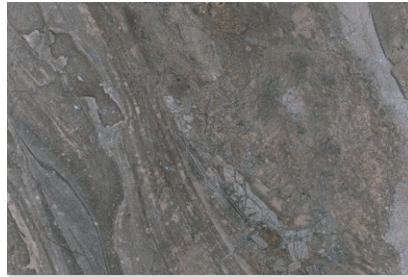

LITHOS

PORCELAIN - TEXTURED

Reflecting the timeless appeal of natural slate, Lithos features a dynamic blend of colours and textures, adding depth and character to any space. The versatile tones makes these paving tiles a perfect fit for a wide range of styles and settings

FORMAT (CM)	SOLD BY	AVAILABILITY	NOTES
60 x 90 x 2	Piece (0.54m ²)	Usually in stock	Suitable for exterior paving and pool surrounds.

BLANC

EARTH

TECHNICAL DATA

TEST	STANDARD	RESULT
Number of Faces	-	14
Nominal Size	-	60 x 90cm
Final Rectified Size	-	60 x 90cm
Dimensional Tolerances	EN ISO 10545-2	Within standard tolerances
Water Absorption	EN ISO 10545-3	≤ 0.5%
Modulus of Rupture	EN ISO 10545-4	35-45 N/mm ²
Breaking Strength	EN ISO 10545-4	>8000N
Linear Thermal Expansion	EN ISO 10545-8	<7.0×10 ⁻⁶ /°C-1
Thermal Shock Resistance	EN ISO 10545-9	Resistant
Resistance to Crazeing	EN ISO 10545-11	Resistant
Frost Resistance	EN ISO 10545-12	Resistant
Chemical Resistance - High Concentrations	EN ISO 10545-13	Resistant
Chemical Resistance - Low Concentration	EN ISO 10545-13	A
Chemical Resistance - Households/Swimming Pool Chemicals	EN ISO 10545-13	A
Stain Resistance	EN ISO 10545-14	5
Resistance to Fire	EN 9239-1	A1
Slip Rating	BS 7976-2	PTV +36 (Wet)