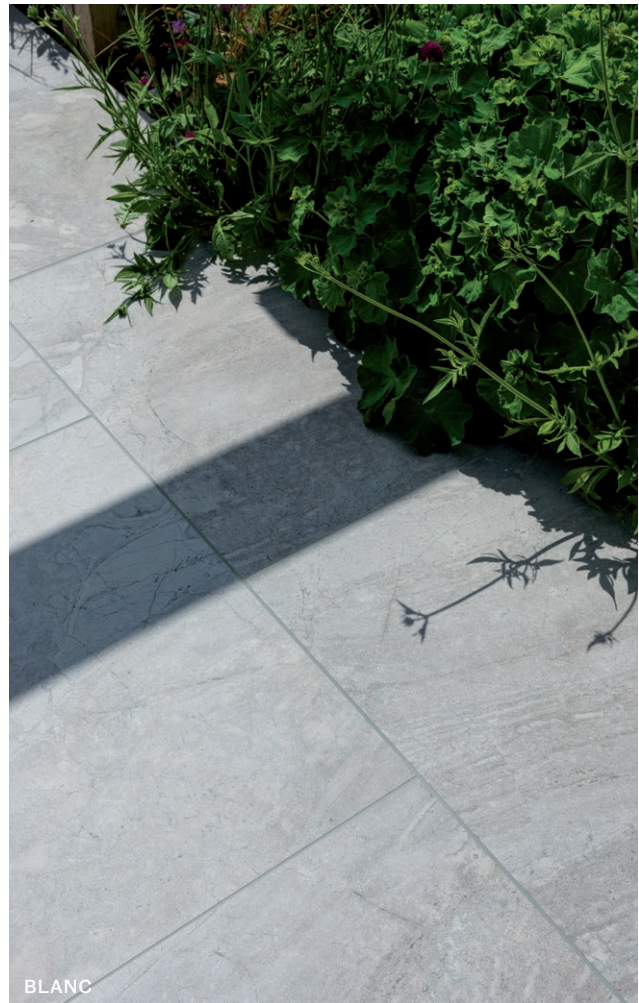

LITHOS

PORCELAIN - TEXTURED

Reflecting the timeless appeal of natural slate, Lithos features a dynamic blend of colours and textures, adding depth and character to any space. The versatile tones makes these paving tiles a perfect fit for a wide range of styles and settings

FORMAT (CM)

SOLD BY

AVAILABILITY

NOTES

60 x 90 x 2

Piece (0.54m²)

Usually in stock

Suitable for exterior paving and pool surrounds.