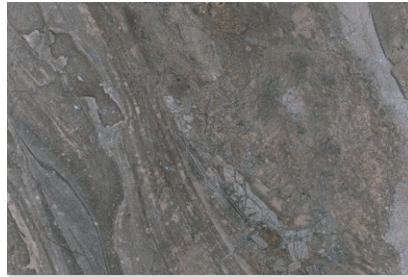

EARTH

TECHNICAL DATA

TEST	STANDARD	RESULT
Nominal Size	-	60 x 90cm
Final Rectified Size	-	60 x 90cm
Dimensional Tolerances	EN ISO 10545-2	Within standard tolerances
Water Absorption	EN ISO 10545-3	≤ 0.5 %
Modulus of Rupture	EN ISO 10545-4	35-45 N/mm²
Breaking Strength	EN ISO 10545-4	>8000N
Linear Thermal Expansion	EN ISO 10545-8	<7.0×10⁻⁶/°C-1
Thermal Shock Resistance	EN ISO 10545-9	Resistant
Resistance to Crazeing	EN ISO 10545-11	Resistant
Frost Resistance	EN ISO 10545-12	Resistant
Chemical Resistance - High Concentrations	EN ISO 10545-13	Resistant
Chemical Resistance - Low Concentration	EN ISO 10545-13	A
Chemical Resistance - Households/Swimming Pool Chemicals	EN ISO 10545-13	A
Stain Resistance	EN ISO 10545-14	5
Resistance to Fire	EN 9239-1	A1
Slip Rating	BS 7976-2	PTV +36 (Wet)

Rectified: YES ☒ NO ☐

For any further information or advice, please contact our team.

INSTALLATION, CARE & MAINTENANCE ADVICE

Please refer to the installation guides on our website.