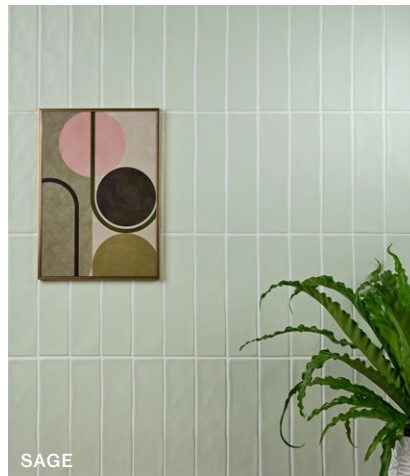

# FONDANT

CERAMIC - MATT

Previously known as Corsica

With mouthwatering pastel tones and a sugary, textured matt finish, our Fondant tiles are evocative of the creations of master pâtissiers. Made with an irregular handmade shape and lightly rippled surface for a natural feel.

FORMAT (CM)

SOLD BY

AVAILABILITY

NOTES

7.5 x 30 x 0.9

26 pieces (0.585m<sup>2</sup>)

Usually in stock

Suitable for interior walls.