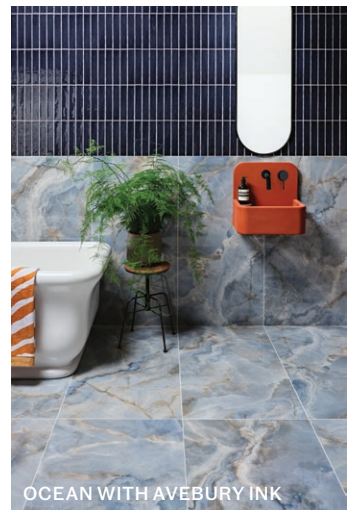

CALIFORNIA

PORCELAIN - POLISHED

Emulating the deep luxe of real onyx, our California porcelain will bring high-end luxury into any home, in a choice of beautiful high-gloss tones.

BEIGE

Image: The Tap End

ROSE (WALL) WITH REFORM
SALMON PINK 6 X 25CM

PEARL WITH SEATON ROCK
POOL

JADE SHOWN WITH MEDINA
HEXAGON ROSA (FLOOR)

OCEAN WITH AVEBURY INK

FORMAT (CM)

SOLD BY

AVAILABILITY

NOTES