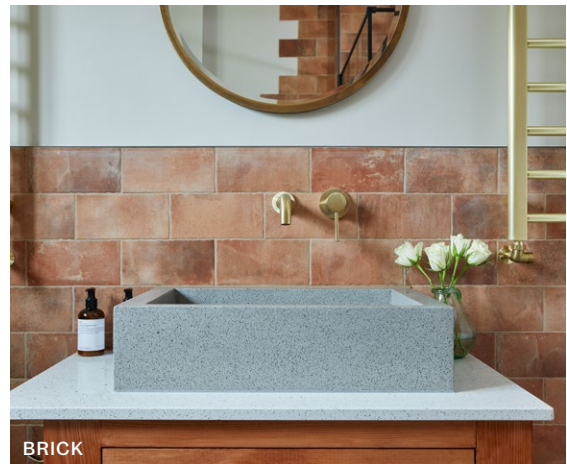

# BREWHOUSE

PORCELAIN - TEXTURED

Bring the aged look of terracotta into your home with these durable, low maintenance porcelain tiles inspired by the brewhouse at Moseley Old Hall.

OPTION	FORMAT (CM)	SOLD BY	AVAILABILITY	NOTES
Parquet	6.5 x 25 x 1	27 pieces (0.438m <sup>2</sup> )	Usually in stock	Suitable for interior and exterior walls and floors.
Brick	11 x 22.5 x 1	20 pieces (0.495m <sup>2</sup> )	Usually in stock	
Square	22.5 x 22.5 x 1	20 pieces (1.012m <sup>2</sup> )	Usually in stock	
Rectangle	22.5 x 45 x 1	10 pieces (1.012m <sup>2</sup> )	Usually in stock	