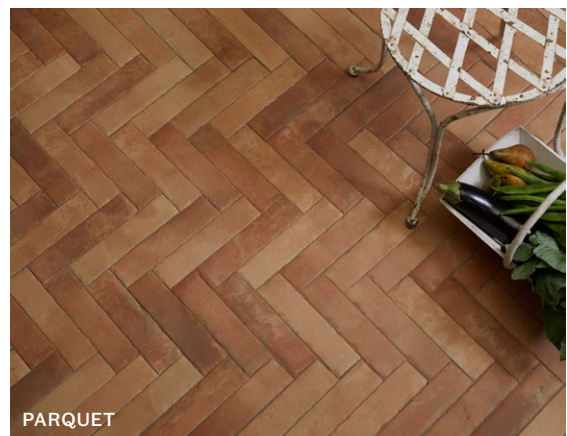

# BREWHOUSE

PORCELAIN - TEXTURED

Bring the aged look of terracotta into your home with these durable, low maintenance porcelain tiles inspired by the brewhouse at Moseley Old Hall.

OPTION	FORMAT (CM)	SOLD BY	AVAILABILITY	NOTES
Parquet	6.5 x 25 x 1	27 pieces (0.438m <sup>2</sup> )	Usually in stock	Suitable for interior and exterior walls and floors.
Brick	11 x 22.5 x 1	20 pieces (0.495m <sup>2</sup> )	Usually in stock	
Square	22.5 x 22.5 x 1	20 pieces (1.012m <sup>2</sup> )	Usually in stock	
Rectangle	22.5 x 45 x 1	10 pieces (1.012m <sup>2</sup> )	Usually in stock	

PARQUET

RECTANGLE

BRICK

SQUARE