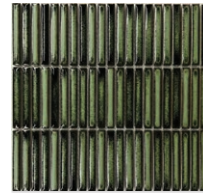

BAMBOO

PORCELAIN MOSAIC - GLOSS OR SATIN

Previously known as Raku Stack

A stick-like mosaic reminiscent of natural bamboo, this unique collection looks stunning in bathrooms with its soft, neutral colour palette.

OPTION	FORMAT (CM)	SHEETS/M ²	SOLD BY	AVAILABILITY	NOTES
Bamboo (Gloss)	28.4 x 29.5 x 0.8	11.936	Sheet	Usually in stock	Suitable for interior walls. Supplied on mesh sheets for easy installation.
Bamboo Lustre (Satin)	28.2 x 29.4 x 0.8	11.936	Sheet	Usually in stock	

BAMBOO WHITE

BAMBOO VERDIGRIS

BAMBOO BLUSH

BAMBOO CARAMEL

BAMBOO VINTAGE
WHITE

BAMBOO LUSTRE
AVOCADO

BAMBOO LUSTRE
CAPPUCCINO

BAMBOO LUSTRE
FOREST