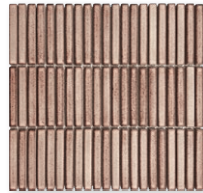

BAMBOO

PORCELAIN MOSAIC - GLOSS OR SATIN

Previously known as Raku Stack

A stick-like mosaic reminiscent of natural bamboo, this unique collection looks stunning in bathrooms with its soft, neutral colour palette.

OPTION	FORMAT (CM)	SHEETS/M ²	SOLD BY	AVAILABILITY	NOTES
Bamboo (Gloss)	28.4 x 29.5 x 0.8	11.936	Sheet	Usually in stock	Suitable for interior walls. Supplied on mesh sheets for easy installation.
Bamboo Lustre (Satin)	28.2 x 29.4 x 0.8	11.936	Sheet	Usually in stock	

BAMBOO WHITE

BAMBOO VERDIGRIS

BAMBOO BLUSH

BAMBOO CARAMEL

BAMBOO VINTAGE
WHITE

BAMBOO LUSTRE
AVOCADO

BAMBOO LUSTRE
CAPPUCCINO

BAMBOO LUSTRE
FOREST