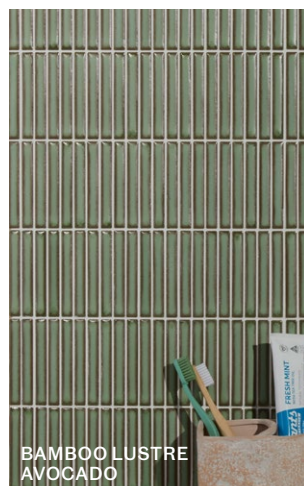

BAMBOO

PORCELAIN MOSAIC - GLOSS OR SATIN

Previously known as Raku Stack

A stick-like mosaic reminiscent of natural bamboo, this unique collection looks stunning in bathrooms with its soft, neutral colour palette.

OPTION	FORMAT (CM)	SHEETS/M ²	SOLD BY	AVAILABILITY	NOTES
Bamboo (Gloss)	28.4 x 29.5 x 0.8	11.936	Sheet	Usually in stock	Suitable for interior walls. Supplied on mesh sheets for easy installation.
Bamboo Lustre (Satin)	28.2 x 29.4 x 0.8	11.936	Sheet	Usually in stock	