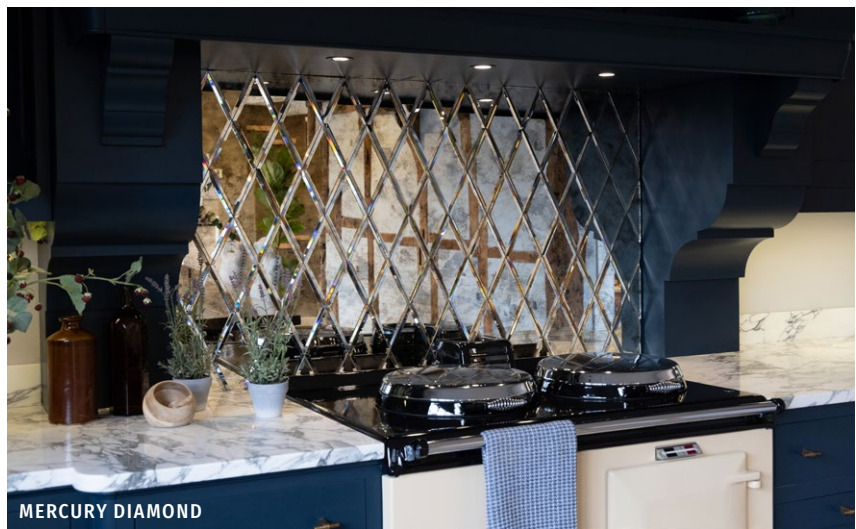

ROCOCO

GLASS • MIRROR

These reproduction foxed or antique mirror tiles are simply stunning and will add real glamour to any wall for both shabby-chic and modern-luxe interiors.

Photo: Fraser James

OPTION	FORMAT (CM)	SOLD BY	AVAILABILITY	
DIAMOND	12.5 x 25 x 0.5	Tile (0.031m ²)		Suitable for interior walls (not shower areas).
BRICK	15 x 30 x 0.5	Tile (0.045m ²)	Usually in stock	