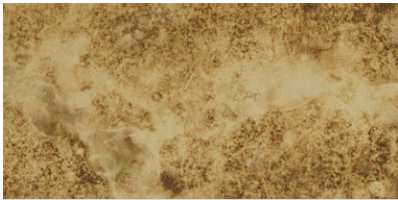

BRASS

BRICK