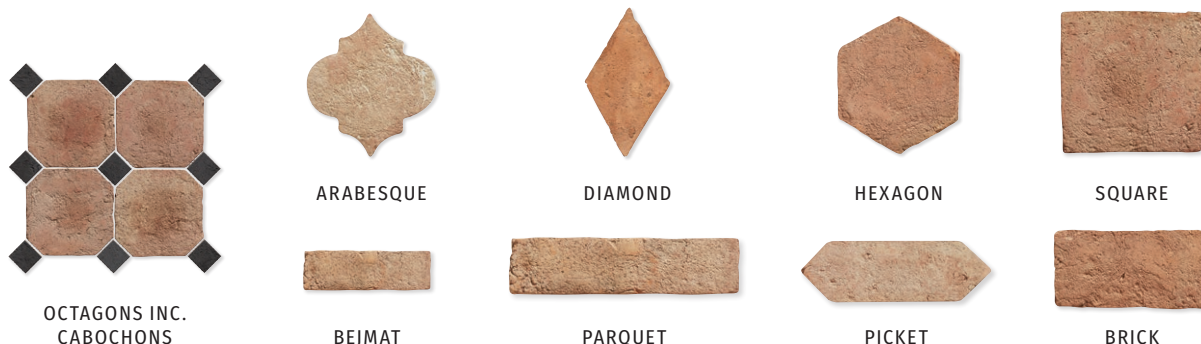

MARLBOROUGH

TERRACOTTA • HANDMADE

Our traditional terracotta tiles come in multiple shapes to give this classic material a modern twist. Hardwearing and durable, they are ideal for high traffic areas such as kitchens and hallways, giving a warm earthiness and instant charm.

CA' PIETRA

OCTAGONS INC.
CABOCHONS

ARABESQUE

DIAMOND

HEXAGON

SQUARE

BEJMAT

PARQUET

PICKET

BRICK

OPTION	FORMAT (CM)	AVAILABILITY	
ARABESQUE	20 x 21 x 2	Usually in stock	
BEJMAT	6.5 x 20 x 2	Usually in stock	
BRICK	12 x 24 x 2	Usually in stock	Suitable for interior floors, sealing required.
DIAMOND	10 x 20 x 2	Usually in stock	
HEXAGON	15 x 17 x 2	Usually in stock	
OCTAGONS INC. CABOCHONS	25 x 25 x 2	Usually in stock	
PARQUET	7.5 x 30.5 x 2	Usually in stock	
PICKET	10 x 30 x 2	Usually in stock	
SQUARE	20 x 20 x 2	Usually in stock	