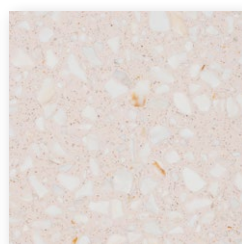

CA'DORO

CA' PIETRA

CASTELLO

FOSCARI

LAGUNA

SAN MARCO

SAN POLO

SANTA CROCE

VENETA

CA'DORO

BALLERIN

FORMAT (CM)

60 x 60 x 1.2
Slab 2cm

AVAILABILITY

Usually in stock
Usually in stock

Suitable for interior
walls and floors.