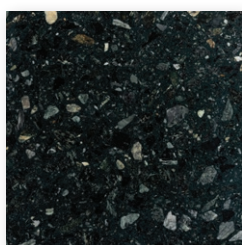

RIALTO

TERRAZZO • HONED

The Italian city of Venice is well known for its terrazzo filled buildings, and we took our inspiration for this range of resin-based real terrazzo tiles from landmarks and areas of the city. Rialto is made from recycled and waste marble materials, making it as sustainable as it is beautiful.

SAN POLO

CASTELLO

FOSCARI

LAGUNA

SANTA CROCE

SAN MARCO

BALLERIN

VENETA

CA'DORO

CA' PIETRA

CASTELLO

FOSCARI

LAGUNA

SAN MARCO

SAN POLO

SANTA CROCE