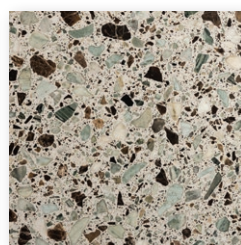

CA'DORO

CA' PIETRA

CASTELLO

FOSCARI

LAGUNA

SAN MARCO

SAN POLO

SANTA CROCE

VENETA

CA'DORO

BALLERIN

FORMAT (CM)

60 x 60 x 1.2
Slab 2cm

AVAILABILITY

Usually in stock
Usually in stock

Suitable for interior
walls and floors.