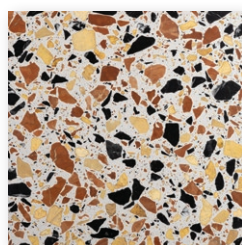

RIALTO

TERRAZZO • HONED

The Italian city of Venice is well known for its terrazzo filled buildings, and we took our inspiration for this range of resin-based real terrazzo tiles from landmarks and areas of the city. Rialto is made from recycled and waste marble materials, making it as sustainable as it is beautiful.

CA'DORO

CA' PIETRA

CASTELLO

FOSCARI

LAGUNA

SAN MARCO

SAN POLO

SANTA CROCE

VENETA

CA'DORO

BALLERIN

FORMAT (CM)

60 x 60 x 1.2
Slab 2cm

AVAILABILITY

Usually in stock
Usually in stock

Suitable for interior
walls and floors.