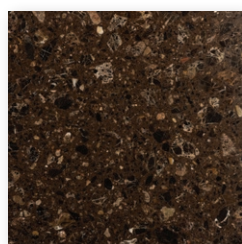

CA'DORO

CA' PIETRA

CASTELLO

FOSCARI

LAGUNA

SAN MARCO

SAN POLO

SANTA CROCE

VENETA

CA'DORO

BALLERIN

FORMAT (CM)

60 x 60 x 1.2
Slab 2cm

AVAILABILITY

Usually in stock
Usually in stock

Suitable for interior
walls and floors.