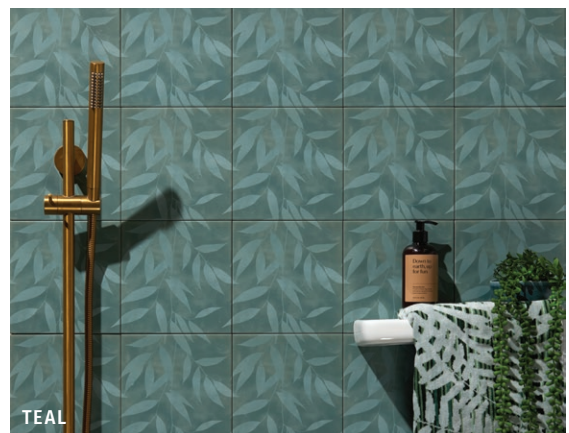

WILLOW

BY CLARISSA HULSE

PORCELAIN • MATT

Featuring a spray of willow leaves, these gorgeous tiles will add a touch of natural elegance to any wall or floor. Clarissa painted the inky background using watercolours to contrast with the luminous leafy silhouettes and capture a dreamy, moonlit moment.

FORMAT (CM)

20 x 20 x 1

SOLD BY

15 pieces (0.6m²)

AVAILABILITY

Usually in stock

Suitable for interior and domestic exterior walls and floors.

Slip rating: R10, PTV +36 when wet