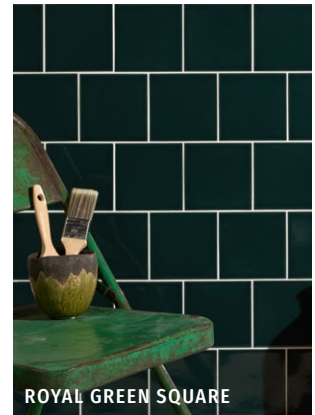

TUNSTALL

CERAMIC • GLOSS

Taking its cue from the classics, Tunstall evokes the richly toned puddle glaze effect that was popularised by the British ceramics industry during the Victorian era. With three formats and a range of contemporary tones, Tunstall can be installed in many different ways to create dramatic and authentic interiors.