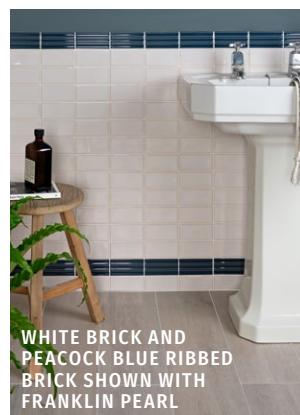

TUNSTALL

CERAMIC • GLOSS

Taking its cue from the classics, Tunstall evokes the richly toned puddle glaze effect that was popularised by the British ceramics industry during the Victorian era. With three formats and a range of contemporary tones, Tunstall can be installed in many different ways to create dramatic and authentic interiors.