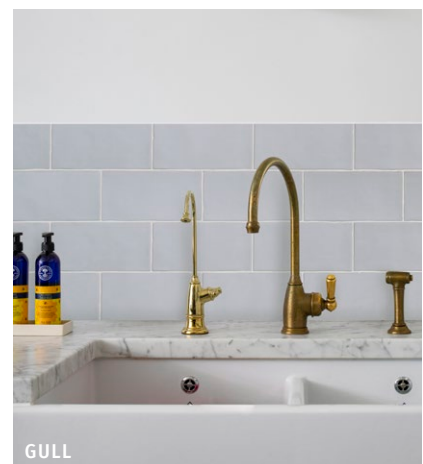

SHORELINE

CERAMIC • GLOSS

Evoking bracing walks along coastal cliffs, this rectangular tile collection is ideal for kitchens, bathrooms and utility areas where splashbacks and feature walls can be used to enhance any classic or contemporary colour scheme.