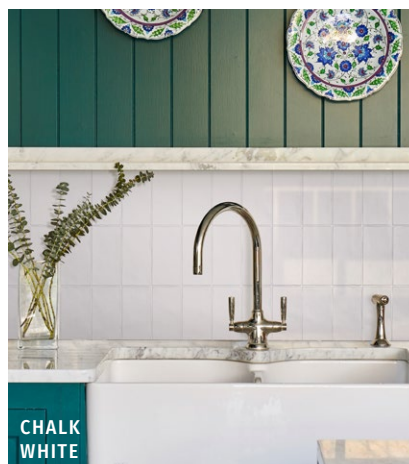

SHORELINE

CERAMIC • GLOSS

Evoking bracing walks along coastal cliffs, this rectangular tile collection is ideal for kitchens, bathrooms and utility areas where splashbacks and feature walls can be used to enhance any classic or contemporary colour scheme.