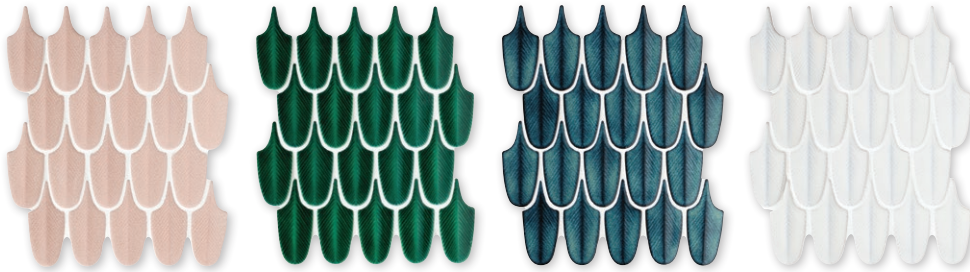

PREEN

PORCELAIN MOSAIC • GLOSS

Capturing the elegance of bird's feathers, Preen has a three-dimensional effect which emulates the veining on real feathers. With a beautiful gloss finish that helps give depth to the bright, jewel-like tones, this mosaic tile makes for truly unique interiors.

FORMAT (CM)	SHEETS/M ²	SOLD BY	AVAILABILITY	Suitable for interior walls.
30.5 x 30 x 0.9	12.195	pieces (m ²)	Usually in stock	

CA' PIETRA

BLUSH

EMERALD

VERDIGRIS

WHITE

TECHNICAL DATA

Due to the artisanal, handmade nature of this tile, there is no technical information for this range.