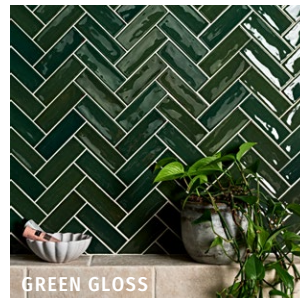

# PETITE

PORCELAIN • MATT OR GLOSS

The small format of Petite lends itself perfectly to creating patterns, borders, and unique layouts. With an aged effect and gloss or matt finishes, this tile has a realistic handmade feel and can be used on walls as well as floors.

FORMAT (CM)

5 x 15 x 0.8

SOLD BY

60 pieces (0.45m<sup>2</sup>)

AVAILABILITY

Usually in stock

Suitable for interior walls and floors.  
Slip rating: Matt R11