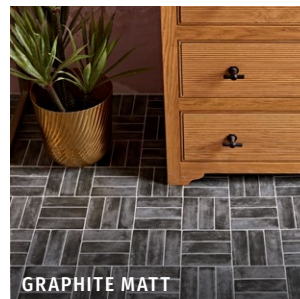

# PETITE

PORCELAIN • MATT OR GLOSS

The small format of Petite lends itself perfectly to creating patterns, borders, and unique layouts. With an aged effect and gloss or matt finishes, this tile has a realistic handmade feel and can be used on walls as well as floors.

FORMAT (CM)

5 x 15 x 0.8

SOLD BY

60 pieces (0.45m<sup>2</sup>)

AVAILABILITY

Usually in stock

Suitable for interior walls and floors.  
Slip rating: Matt R11