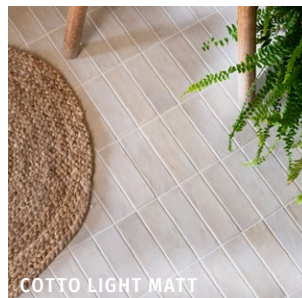

# PETITE

PORCELAIN • MATT OR GLOSS

The small format of Petite lends itself perfectly to creating patterns, borders, and unique layouts. With an aged effect and gloss or matt finishes, this tile has a realistic handmade feel and can be used on walls as well as floors.