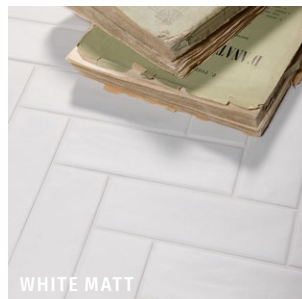

# PETITE

PORCELAIN • MATT OR GLOSS

The small format of Petite lends itself perfectly to creating patterns, borders, and unique layouts. With an aged effect and gloss or matt finishes, this tile has a realistic handmade feel and can be used on walls as well as floors.

FORMAT (CM)

5 x 15 x 0.8

SOLD BY

60 pieces (0.45m<sup>2</sup>)

AVAILABILITY

Usually in stock

Suitable for interior walls and floors.  
Slip rating: Matt R11