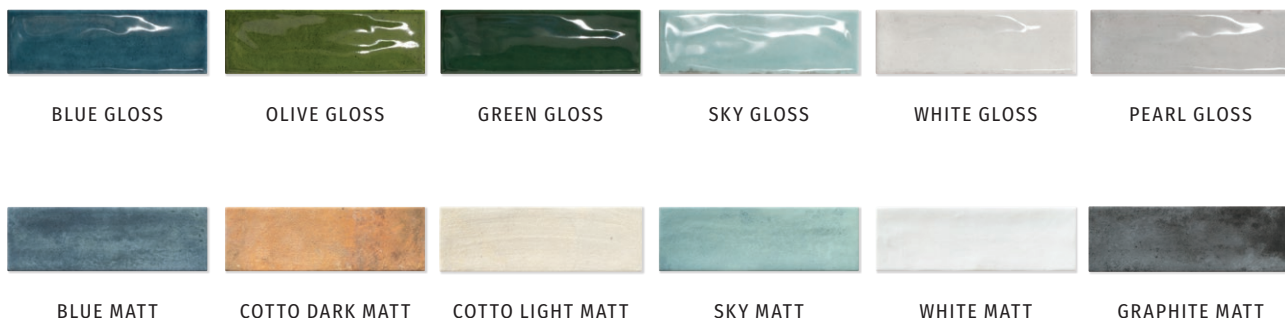

# PETITE

PORCELAIN • MATT OR GLOSS

The small format of Petite lends itself perfectly to creating patterns, borders, and unique layouts. With an aged effect and gloss or matt finishes, this tile has a realistic handmade feel and can be used on walls as well as floors.

FORMAT (CM)

5 x 15 x 0.8

SOLD BY

60 pieces (0.45m<sup>2</sup>)

AVAILABILITY

Usually in stock

Suitable for interior walls and floors.  
Slip rating: Matt R11