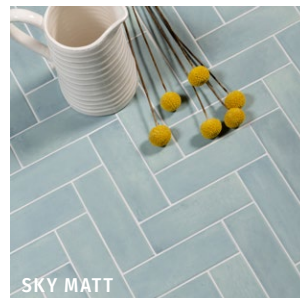

# PETITE

PORCELAIN • MATT OR GLOSS

The small format of Petite lends itself perfectly to creating patterns, borders, and unique layouts. With an aged effect and gloss or matt finishes, this tile has a realistic handmade feel and can be used on walls as well as floors.

FORMAT (CM)

5 x 15 x 0.8

SOLD BY

60 pieces (0.45m<sup>2</sup>)

AVAILABILITY

Usually in stock

Suitable for interior walls and floors.  
Slip rating: Matt R11