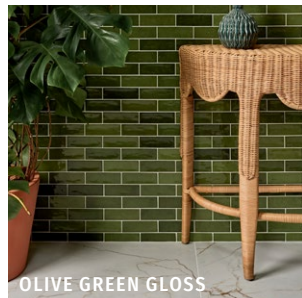

# PETITE

PORCELAIN • MATT OR GLOSS

The small format of Petite lends itself perfectly to creating patterns, borders, and unique layouts. With an aged effect and gloss or matt finishes, this tile has a realistic handmade feel and can be used on walls as well as floors.