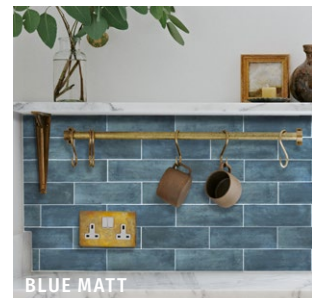

# PETITE

PORCELAIN • MATT OR GLOSS

The small format of Petite lends itself perfectly to creating patterns, borders, and unique layouts. With an aged effect and gloss or matt finishes, this tile has a realistic handmade feel and can be used on walls as well as floors.