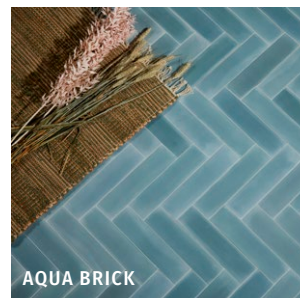

# MEDINA

PORCELAIN • MATT

A collection of hexagon and brick tiles in mouthwatering pastel tones, perfect for kitchen and bathroom walls and floors, as well as making a grand entrance in the hallway.

Bathroom design, installation and photography by Simply Bathrooms (Surrey) Ltd.