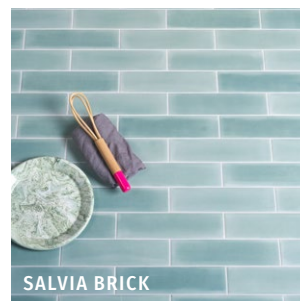

# MEDINA

PORCELAIN • MATT

A collection of hexagon and brick tiles in mouthwatering pastel tones, perfect for kitchen and bathroom walls and floors, as well as making a grand entrance in the hallway.

Bathroom design, installation and photography by Simply Bathrooms (Surrey) Ltd.

Mr & Mrs Bathrooms, Alton

OPTION	FORMAT (CM)	SOLD BY	AVAILABILITY	
BRICK	7 x 28 x 0.8	28 pieces (0.548m <sup>2</sup> )	Usually in stock	Suitable for interior and domestic exterior walls and floors. Slip rating: R10, PTV +36 when wet
HEXAGON	14 x 16 x 0.8	33 pieces (0.523m <sup>2</sup> )	Usually in stock	