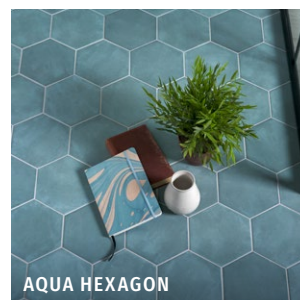

# MEDINA

PORCELAIN • MATT

A collection of hexagon and brick tiles in mouthwatering pastel tones, perfect for kitchen and bathroom walls and floors, as well as making a grand entrance in the hallway.

Bathroom design, installation and photography by Simply Bathrooms (Surrey) Ltd.

Mr & Mrs Bathrooms, Alton

OPTION	FORMAT (CM)	SOLD BY	AVAILABILITY	
BRICK	7 x 28 x 0.8	28 pieces (0.548m <sup>2</sup> )	Usually in stock	Suitable for interior and domestic exterior walls and floors. Slip rating: R10, PTV +36 when wet
HEXAGON	14 x 16 x 0.8	33 pieces (0.523m <sup>2</sup> )	Usually in stock	