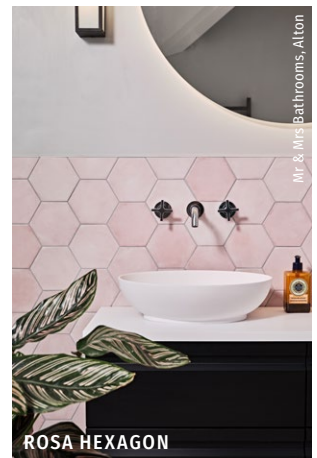

# MEDINA

PORCELAIN • MATT

A collection of hexagon and brick tiles in mouthwatering pastel tones, perfect for kitchen and bathroom walls and floors, as well as making a grand entrance in the hallway.

Bathroom design, installation and photography by Simply Bathrooms (Surrey) Ltd.

Mr & Mrs Bathrooms, Alton

OPTION	FORMAT (CM)	SOLD BY	AVAILABILITY	
BRICK	7 x 28 x 0.8	28 pieces (0.548m <sup>2</sup> )	Usually in stock	Suitable for interior and domestic exterior walls and floors. Slip rating: R10, PTV +36 when wet
HEXAGON	14 x 16 x 0.8	33 pieces (0.523m <sup>2</sup> )	Usually in stock	