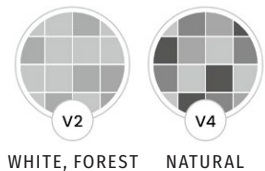

MARLBOROUGH

PORCELAIN • GLOSS OR TEXTURED

A faithful reproduction of our well-known Marlborough Terracotta in a hardy porcelain format, these tiles replicate all the undulations and rustic charm of real terracotta. Create glossy drama with the glazed Bottle Green and Cotton White options, or create an Italian-style herringbone floor indoors or out with the Natural.

WHITE, FOREST

NATURAL

NATURAL (FLOOR) & FOREST GREEN & NATURAL (WALL)

FOREST GREEN & COTTON WHITE

FORMAT (CM)

SOLD BY

AVAILABILITY

Suitable for interior walls and floors.

7 x 28 x 0.85

28 pieces (0.549m²)

Usually in stock

Textured finish also suitable for domestic exteriors.

NATURAL
TEXTURED

FOREST GREEN
GLOSS

COTTON WHITE
GLOSS

TECHNICAL DATA