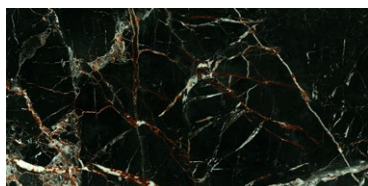

LAURANT

TECHNICAL DATA

TEST	STANDARD	RESULT
Dimensional Tolerances	EN ISO 10545-2	Within standard tolerances
Water Absorption	EN ISO 10545-3	≤0.5%
Modulus of Rupture	EN ISO 10545-4	35-45N/mm²
Breaking Strength	EN ISO 10545-4	1600-2400N
Superficial Abrasion Resistance	EN ISO 10545-7	Class 4
Linear Thermal Expansion	EN ISO 10545-8	<7.0 x 10⁻⁶°C⁻¹
Thermal Shock Resistance	EN ISO 10545-9	Resistant
Resistance to Cracking	EN ISO 10545-11	Resistant
Frost Resistance	EN ISO 10545-12	Resistant
Chemical Resistance - High Concentrations	EN ISO 10545-13	A
Chemical Resistance - Low Concentration	EN ISO 10545-13	Resistant
Stain Resistance	EN ISO 10545-14	5
Resistance to Fire	EN 9239-1	A1

Rectified: YES ☒ NO ☐

For any further information or advice, please contact our team.

INSTALLATION, CARE & MAINTENANCE ADVICE

Please refer to the installation guides on our website.