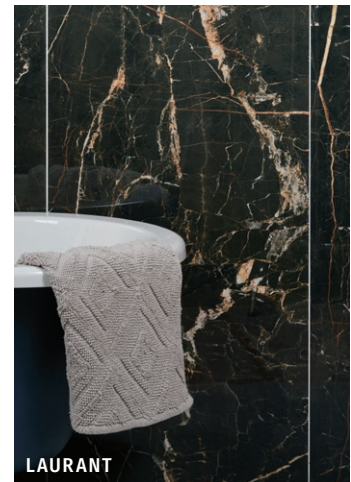

MARBLE LUXE

PORCELAIN • POLISHED

A large format porcelain tile, Marble Luxe gives any room a luxurious look with its rich veined patterns and choice of high-impact colours.

FORMAT (CM)

60 x 120 x 1

SOLD BY