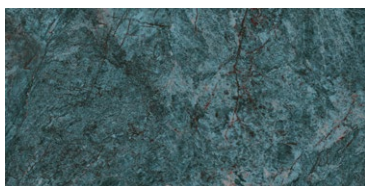

SMERALDO

TECHNICAL DATA

TEST	STANDARD	RESULT
Dimensional Tolerances	EN ISO 10545-2	Within standard tolerances
Water Absorption	EN ISO 10545-3	≤0.5%
Modulus of Rupture	EN ISO 10545-4	35-45N/mm²
Breaking Strength	EN ISO 10545-4	1600-2400N
Superficial Abrasion Resistance	EN ISO 10545-7	Class 4
Linear Thermal Expansion	EN ISO 10545-8	<7.0 x 10⁻⁶°C⁻¹
Thermal Shock Resistance	EN ISO 10545-9	Resistant
Resistance to Cracking	EN ISO 10545-11	Resistant
Frost Resistance	EN ISO 10545-12	Resistant
Chemical Resistance - High Concentrations	EN ISO 10545-13	A
Chemical Resistance - Low Concentration	EN ISO 10545-13	Resistant
Stain Resistance	EN ISO 10545-14	5
Resistance to Fire	EN 9239-1	A1

Rectified: YES ☒ NO ☐

For any further information or advice, please contact our team.

INSTALLATION, CARE & MAINTENANCE ADVICE

Please refer to the installation guides on our website.