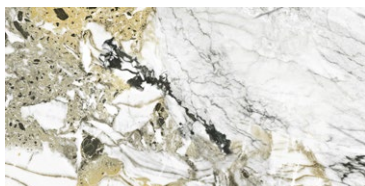

BELLISSIMO