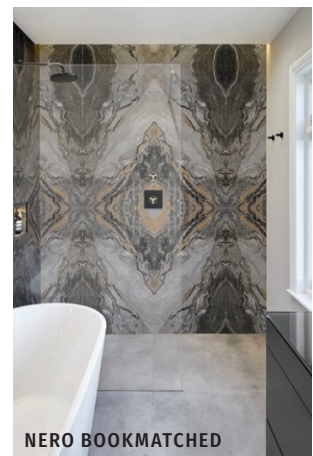

MAGNIFIQUE

PORCELAIN • POLISHED

With a choice of stunning, premium marble-effects, Magnifique has a timelessly luxe feel with the high-definition print and polished finish. Especially beautiful is the bookmatched version, which allows for four stunning starburst layouts – a classic design concept that never loses its dramatic impact.

ORO FLOOR WITH ORO BOOKMATCHED WALLS

OCEAN BOOKMATCHED (WALLS) SHOWN WITH CARTER WHITE (RECESSES) AND LOUVRE BLANC (FLOOR)

NERO BOOKMATCHED

STATUARIO BOOKMATCHED

FORMAT (CM)

59.8 x 119.8 x 0.98

SOLD BY

2 pieces (1.432m²)

AVAILABILITY

Usually in stock

Suitable for interior walls and floors.

NERO

OCEAN

ORO

STATUARIO

TECHNICAL DATA