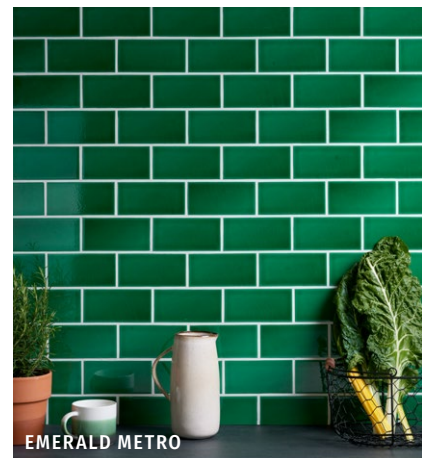

LYME

CERAMIC • CRACKLE GLAZE GLOSS

Inspired by the striking bathroom at Lyme in Cheshire, this metro wall tile collection is a premium reproduction that respects our Regency past. Our Lyme collection blends the classic character of the metro tile with a premium puddle glaze.

OPTION	FORMAT (CM)	SOLD BY	AVAILABILITY	
DADO	7.5 x 15 x 2	Piece	Usually in stock	Suitable for interior walls. Crackle glaze tiles require sealing with Crackle Glaze Protector.
METRO	7.5 x 15 x 0.9	68 pieces (0.765m ²)	Usually in stock	