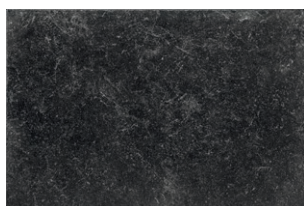

LUDLOW

PORCELAIN • SATIN

Perfect for chequerboard hallways, the tumbled-looking edges of this porcelain give an unbelievably realistic stone effect. The Charcoal, with an inky black colour, is ideal for moody interiors, whilst the Ecrú is extremely versatile and works with any interiors style.

FORMAT (CM)

40 x 40 x 1
40 x 60 x 1

SOLD BY

7 pieces (1.12m²)
4 pieces (0.96m²)

AVAILABILITY

Usually in stock
Usually in stock

Suitable for interior walls and floors.
Slip rating: R10

CHARCOAL
40 X 60 X 1CM