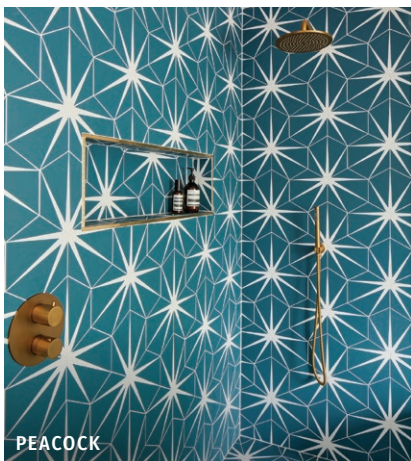

LILY PAD

PORCELAIN • MATT

Designed by Ca' Pietra, this iconic design offers staple interior colours, suitable for any kitchen, bathroom or living space. The tiles are machine-made and need little maintenance, making them ideal for wall installation.

PEACOCK

BUBBLEGUM

CUSTARD

EUCALYPTUS

PISTACHIO

ADMIRAL

FORMAT (CM)

23 x 20 x 0.8

SOLD BY

10 pieces (0.33m²)

AVAILABILITY

Usually in stock

Suitable for interior and domestic exterior walls and floors.

Slip rating: R10, PTV +36 when wet

ADMIRAL

BUBBLEGUM