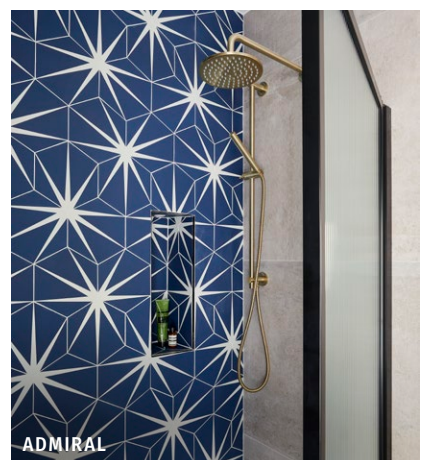

LILY PAD

PORCELAIN • MATT

Designed by Ca' Pietra, this iconic design offers staple interior colours, suitable for any kitchen, bathroom or living space. The tiles are machine-made and need little maintenance, making them ideal for wall installation.

PEACOCK

BUBBLEGUM

CUSTARD

EUCALYPTUS

PISTACHIO

ADMIRAL

FORMAT (CM)

23 x 20 x 0.8

SOLD BY

10 pieces (0.33m²)

AVAILABILITY

Usually in stock

Suitable for interior and domestic exterior walls and floors.

Slip rating: R10, PTV +36 when wet

ADMIRAL

BUBBLEGUM