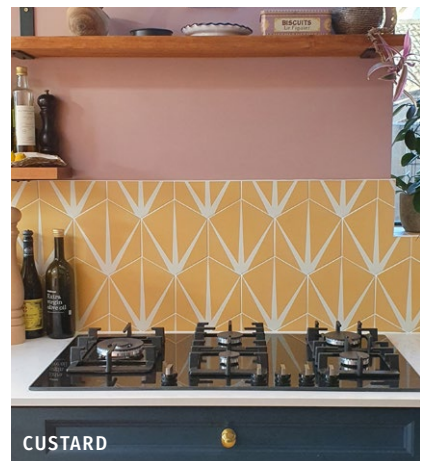

LILY PAD

PORCELAIN • MATT

Designed by Ca' Pietra, this iconic design offers staple interior colours, suitable for any kitchen, bathroom or living space. The tiles are machine-made and need little maintenance, making them ideal for wall installation.

FORMAT (CM)

23 x 20 x 0.8

SOLD BY

10 pieces (0.33m²)

AVAILABILITY

Usually in stock

Suitable for interior and domestic exterior walls and floors.

Slip rating: R10, PTV +36 when wet