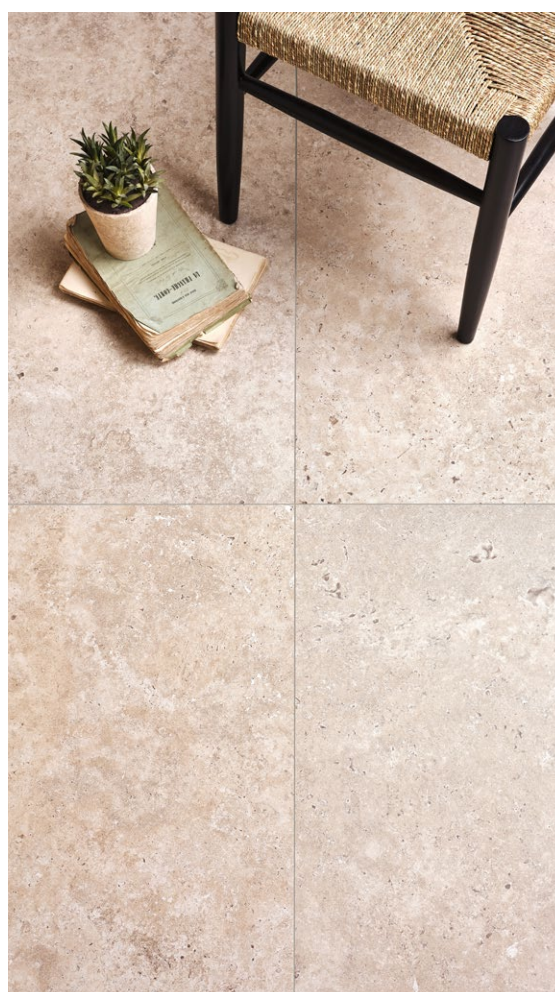

KINGHAM

PORCELAIN • SATIN

With intricate fossils, and an authentic, warm beige tone, Kingham evokes the look and feel of real stone floors to create a stunning effect.

FORMAT (CM)

60 x 120 x 1

SOLD BY

2 pieces (1.44m²)