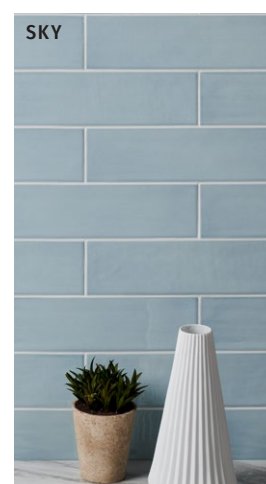

KENNET

PORCELAIN • GLOSS

A glazed, hand-dipped effect finish and a colour palette reminiscent of a walk by the water. The 40 centimetre length makes this a modern take on a traditional look.

FORMAT (CM)

10 x 40 x 0.9

SOLD BY

24 pieces (0.96m²)

AVAILABILITY

Usually in stock

Suitable for interior walls.

AQUA

SKY

BOTTLE GREEN