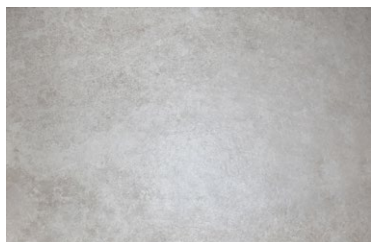

JURASSIC

PORCELAIN • TEXTURED

This is a great alternative to the famous French Barr limestone, which is practically impossible to find in affordable reclaimed form nowadays. Jurassic has a really authentic, highly-varied pattern, which works very well in bigger spaces.

FORMAT (CM)

60.4 x 90.6 x 1

SOLD BY

3 pieces (1.641m²)

AVAILABILITY

Usually in stock

Suitable for interior walls and floors.
Slip rating: R10

GRIGIO