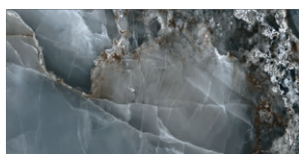

BLUE

TECHNICAL DATA

TEST	STANDARD	RESULT
Dimensional Tolerances	EN ISO 10545-2	Within standard tolerances
Water Absorption	EN ISO 10545-3	<0.5%
Modulus of Rupture	EN ISO 10545-4	>35N/mm²
Superficial Abrasion Resistance	EN ISO 10545-7	Class 2
Frost Resistance	EN ISO 10545-12	Resistant
Chemical Resistance - High Concentrations	EN ISO 10545-13	GHB
Chemical Resistance - Low Concentration	EN ISO 10545-13	GLA
Chemical Resistance - Households/Swimming Pool Chemicals	EN ISO 10545-13	GA
Stain Resistance	EN ISO 10545-14	5
Resistance to Fire	EN 9239-1	A1
Hardness (MOHS)	UNE 67101	4

Rectified: YES ☒ NO ☐

For any further information or advice, please contact our team.

INSTALLATION, CARE & MAINTENANCE ADVICE

Please refer to the installation guides on our website.