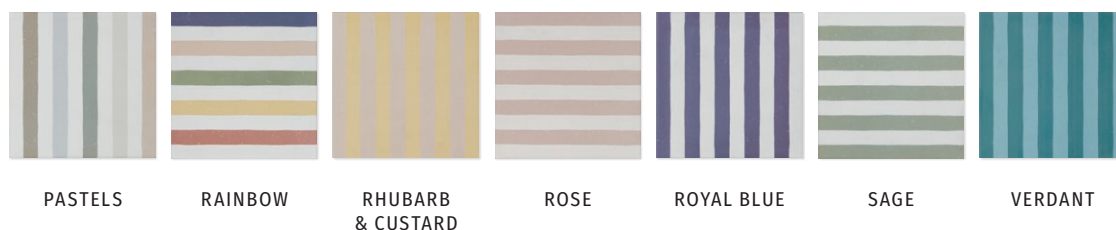

DECK CHAIR

PORCELAIN • MATT

Bring your holiday memories into your home with our Deck Chair porcelain tiles, a playful striped design available in vibrant summer colours. Lay in stripes or in a basket weave pattern on interior and exterior floors and walls.

FORMAT (CM)	SOLD BY	AVAILABILITY	
20 x 20 x 1	15 pieces (0.6m ²)	Usually in stock	Suitable for interior and domestic exterior walls and floors. Slip rating: R10, PTV +36 when wet

TECHNICAL DATA

TEST	STANDARD	RESULT
Dimensional Tolerances	EN ISO 10545-2	Within standard tolerances
Water Absorption	EN ISO 10545-3	<0.5%
Modulus of Rupture	EN ISO 10545-4	>35N/mm ²
Thermal Shock Resistance	EN ISO 10545-9	Resistant
Resistance to Crazeing	EN ISO 10545-11	Resistant
Frost Resistance	EN ISO 10545-12	Resistant
Chemical Resistance - Low Concentration	EN ISO 10545-13	GLA
Chemical Resistance - Households/Swimming Pool Chemicals	EN ISO 10545-13	GA
Stain Resistance	EN ISO 10545-14	5
Resistance to Fire	EN 9239-1	A1
Slip Rating - Critical Angle	DIN 51097	B
Slip Rating - Barefoot	DIN 51130	R10
Slip Rating	BS 7976-2	PTV +36 (Wet)
Dynamic Coefficient of Friction	ANSI A137	≥ 0.42