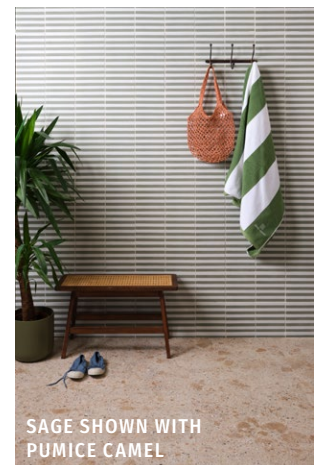

DECK CHAIR

PORCELAIN • MATT

Bring your holiday memories into your home with our Deck Chair porcelain tiles, a playful striped design available in vibrant summer colours. Lay in stripes or in a basket weave pattern on interior and exterior floors and walls.

FORMAT (CM)	SOLD BY	AVAILABILITY	
20 x 20 x 1	15 pieces (0.6m ²)	Usually in stock	Suitable for interior and domestic exterior walls and floors. Slip rating: R10, PTV +36 when wet

TECHNICAL DATA

TEST	STANDARD	RESULT
Dimensional Tolerances	EN ISO 10545-2	Within standard tolerances
Water Absorption	EN ISO 10545-3	<0.5%
Modulus of Rupture	EN ISO 10545-4	>35N/mm ²
Thermal Shock Resistance	EN ISO 10545-9	Resistant
Resistance to Crazeing	EN ISO 10545-11	Resistant
Frost Resistance	EN ISO 10545-12	Resistant
Chemical Resistance - Low Concentration	EN ISO 10545-13	GLA
Chemical Resistance - Households/Swimming Pool Chemicals	EN ISO 10545-13	GA
Stain Resistance	EN ISO 10545-14	5
Resistance to Fire	EN 9239-1	A1
Slip Rating - Critical Angle	DIN 51097	B
Slip Rating - Barefoot	DIN 51130	R10
Slip Rating	BS 7976-2	PTV +36 (Wet)
Dynamic Coefficient of Friction	ANSI A137	≥ 0.42