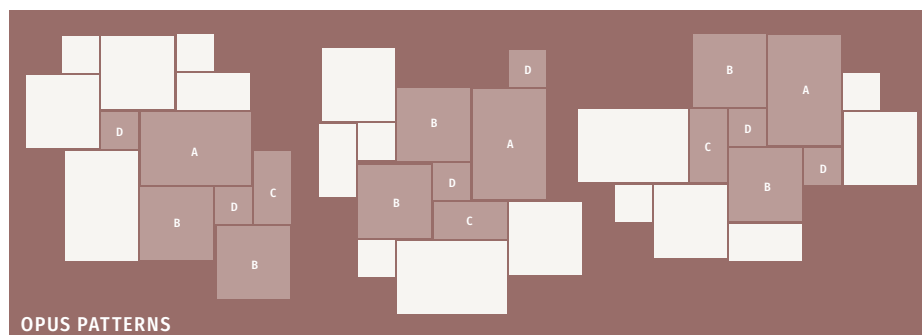

GREY OPUS PATTERN

SAND OPUS PATTERN

BEIGE

GREY

SAND

FORMAT (CM)

40 x 60 x 0.95
Opus Pattern x 0.95

SOLD BY

4 pieces (0.96m²)
Repeat (0.72m²)

AVAILABILITY

Usually in stock
Usually in stock

Suitable for interior walls and floors.
Slip rating: R10

BEIGE

GREY

SAND

Opus patterns

With Opus it is possible to make three different patterns. Each repeat is 0.72m² with 5 tiles in each 'repeat'.

Tile	Dimensions (cm)	Quantity
A	40 x 60	1
B	40 x 40	2
C	20 x 40	1
D	20 x 20	2

TECHNICAL DATA