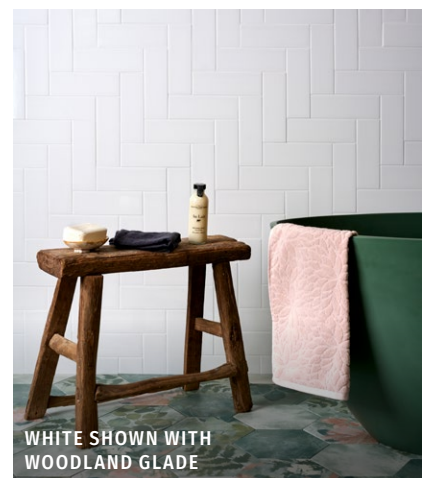

CHIC

CERAMIC • GLOSS

Add a modern touch to homes with our simple and sophisticated Chic tile. Suitable for walls, these versatile and easy to maintain ceramic tiles look just as great stacked as they do laid in a brick-bond formation.

FORMAT (CM)

7.5 x 22.5 x 1

SOLD BY

44 pieces (0.742m²)

AVAILABILITY

Usually in stock

Suitable for interior walls.

WHITE