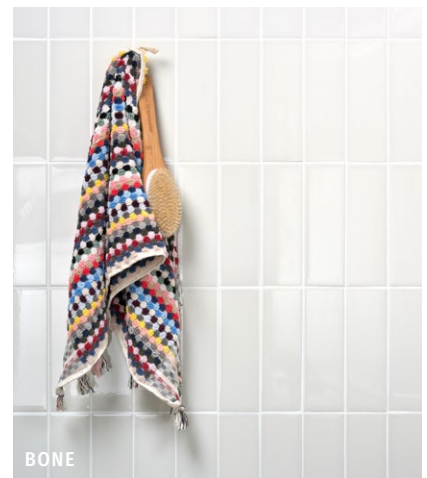

CHIC

CERAMIC • GLOSS

Add a modern touch to homes with our simple and sophisticated Chic tile. Suitable for walls, these versatile and easy to maintain ceramic tiles look just as great stacked as they do laid in a brick-bond formation.

FORMAT (CM)

7.5 x 22.5 x 1

SOLD BY

44 pieces (0.742m²)

AVAILABILITY

Usually in stock

Suitable for interior walls.

WHITE