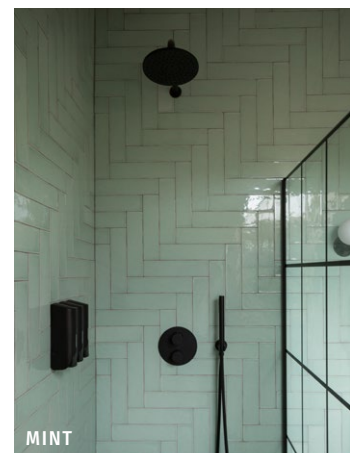

CARTER

CERAMIC • GLOSS

Our best-selling Carter ceramic tiles combine a hand-crafted look with a sheen evoking traditional glazed ceramics. With several eye-catching lay-out options, from a contemporary herringbone or stack bond to a more traditional brick bond, Carter will find a place in houses of all ages.

FORMAT (CM)

7.5 x 30 x 0.9

SOLD BY

22 pieces (0.495m²)

AVAILABILITY

Usually in stock

Suitable for interior walls.

WHITE