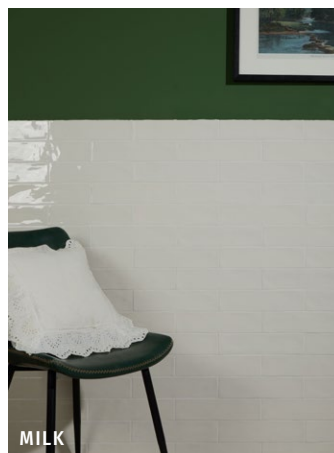

CARTER

CERAMIC • GLOSS

Our best-selling Carter ceramic tiles combine a hand-crafted look with a sheen evoking traditional glazed ceramics. With several eye-catching lay-out options, from a contemporary herringbone or stack bond to a more traditional brick bond, Carter will find a place in houses of all ages.

FORMAT (CM)

7.5 x 30 x 0.9

SOLD BY

22 pieces (0.495m²)

AVAILABILITY

Usually in stock

Suitable for interior walls.

WHITE