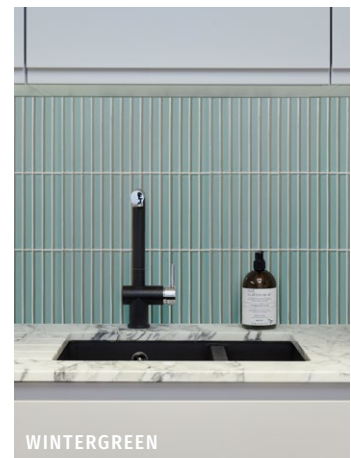

# CANDY CANE

PORCELAIN MOSAIC • SATIN

Following the trend for stack bond mosaics, we have introduced our Candy Cane collection. Available in an array of beautiful tones and in a satin finish. Pair with neutral-toned painted walls or use as a splashback on kitchen walls.