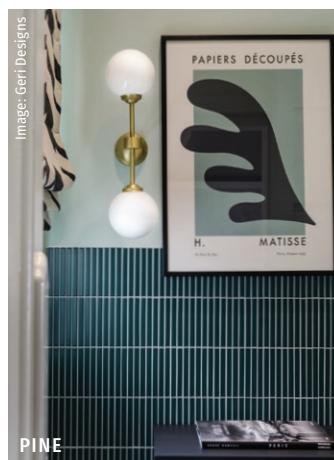

# CANDY CANE

PORCELAIN MOSAIC • SATIN

Following the trend for stack bond mosaics, we have introduced our Candy Cane collection. Available in an array of beautiful tones and in a satin finish. Pair with neutral-toned painted walls or use as a splashback on kitchen walls.

FORMAT (CM)	SHEETS/M <sup>2</sup>	SOLD BY	AVAILABILITY	Suitable for interior walls. Supplied on mesh sheets for easy installation.
29.7 x 29.6 x 0.8	11.375	Sheet	Usually in stock	

ROSE

PEPPERMINT

WINTERGREEN