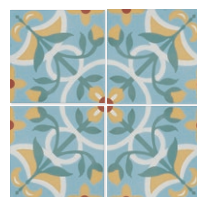

CABANA

PORCELAIN • MATT

A collection of our most eclectic bespoke porcelain designs, Cabana pays homage to the vivid patterned tiles found in traditional Caribbean buildings. Use these to bring the sunshine inside, or introduce a burst of colour to your garden.

Tiles displayed in sets of four

HAVANA

FLAMINGO TREE

LE MARAIS

NEW ORLEANS

SICILY

ALGARVE

TECHNICAL DATA