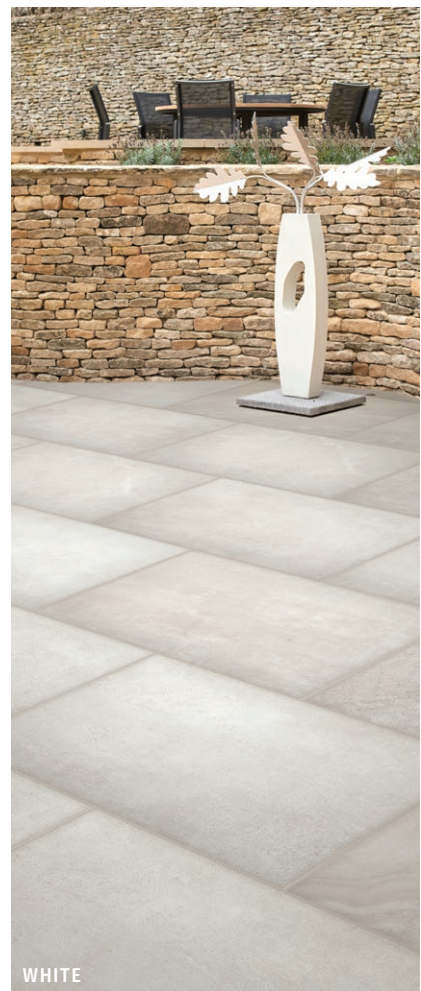

# BLENHEIM PAVING

PORCELAIN • TEXTURED

This tile evokes the look and feel of natural Quartzite, with swirling white veins on a granular backdrop, and added depth for extra durability in the garden.

FORMAT (CM)

60 x 90 x 2

SOLD BY

2 pieces (1.08m<sup>2</sup>)

AVAILABILITY

Usually in stock

Suitable for interior and exterior floors, pool surrounds.  
Slip rating: R11

BEIGE

WHITE