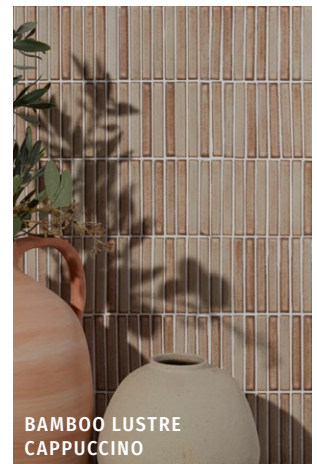

BAMBOO

PORCELAIN MOSAIC • GLOSS OR SATIN

A stick-like mosaic reminiscent of natural bamboo, this unique collection looks stunning in bathrooms with its soft, neutral colour palette.

OPTION	FORMAT (CM)	SHEETS/M ²	SOLD BY	AVAILABILITY	Suitable for interior walls. Supplied on mesh sheets for easy installation.
Bamboo (Gloss)	28.4 x 29.5 x 0.8	11.936	Sheet	Usually in stock	
Bamboo Lustre (Satin)	28.2 x 29.4 x 0.8	11.936	Sheet	Usually in stock	

BAMBOO WHITE

BAMBOO VERDIGRIS

BAMBOO BLUSH

BAMBOO SOFT GREY

BAMBOO LUSTRE
AVOCADO

BAMBOO LUSTRE
CAPPUCCINO

BAMBOO LUSTRE
FOREST

BAMBOO LUSTRE
TEAL