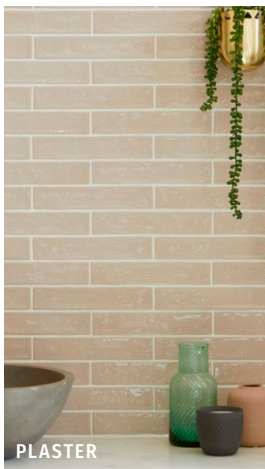

AVEBURY

CERAMIC • GLOSS

These glazed, brick-style tiles take inspiration from old Wiltshire cottages. From traditional pure white through to soft stone shades, Avebury bricks give you the option of inventive patterns, or solid blocks of colour, that add real character to modern kitchens and bathrooms.

PLASTER

MILK WHITE SHOWN WITH BRASSERIE PINK (RECESS)

Bathroom design, installation and photography by Simply Bathrooms (Surrey) Ltd.

BURNT CARAMEL

PARCHMENT

INK

FORMAT (CM)

5 x 25 x 1