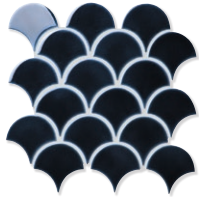

NAVY

TECHNICAL DATA

Please note that due to the artisanal, handmade nature of this tile, there is no technical information for this range.

Rectified: YES ☐ NO ☒

For any further information or advice, please contact our team.

INSTALLATION, CARE & MAINTENANCE ADVICE

Please refer to the installation guides on our website.

PRODUCT NOTES

Please note these tiles require sealing with Crackle Glaze Protector.