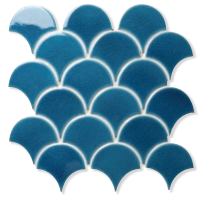

ULTRAMARINE