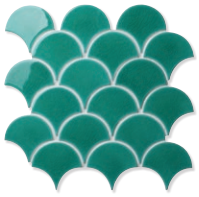

ATLANTIS

PORCELAIN MOSAIC • CRACKLE GLAZE

Drifting their way into bathroom and kitchen interiors, these scallop-shaped porcelain mosaic tiles will add drama to any design scheme. The colours of the tiles are inspired by the coast with a bright and vivid palette. The crackle glaze adds a beautifully unique finish.

FORMAT (CM)	SHEETS/M ²	SOLD BY	AVAILABILITY	
29.3 x 27.4 x 0.6	12.456	Sheet	Usually in stock	Suitable for interior walls. Crackle Glaze tiles require sealing with Crackle Glaze Protector. Supplied on mesh sheets for easy installation.