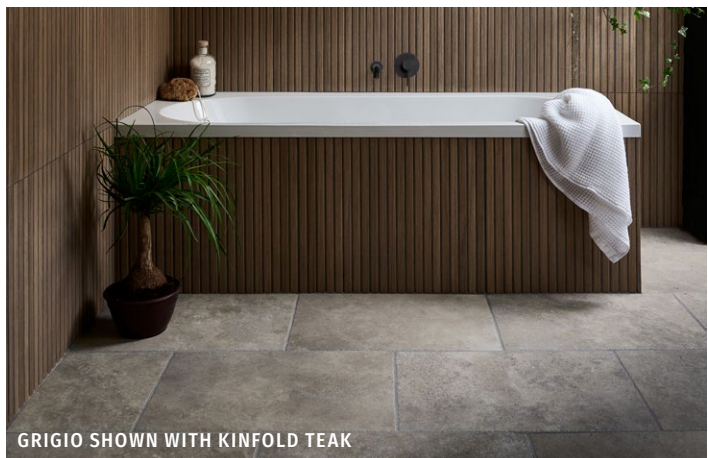

ASCOLI

PORCELAIN • SATIN

We're expecting these travertine-style tiles to fly. They look insanely close to the real deal with a tumbled edge that deserves applause.

FORMAT (CM)

40 x 60 x 0.95
60 x 90 x 0.95

SOLD BY

4 pieces (0.96m²)
2 pieces (1.08m²)

AVAILABILITY

Usually in stock
Usually in stock

Suitable for interior walls and floors.
Slip rating: R9

*Beige shading class is V4

AVORIO

BEIGE