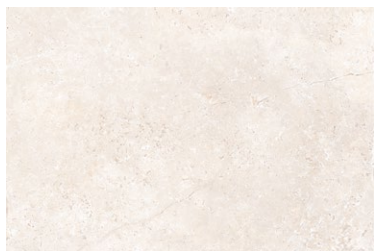

ASCOLI

PORCELAIN • SATIN

We're expecting these travertine-style tiles to fly. They look insanely close to the real deal with a tumbled edge that deserves applause.

FORMAT (CM)

40 x 60 x 0.95
60 x 90 x 0.95

SOLD BY

4 pieces (0.96m²)
2 pieces (1.08m²)

AVAILABILITY

Usually in stock
Usually in stock

Suitable for interior walls and floors.
Slip rating: R9

*Beige shading class is V4

AVORIO

BEIGE