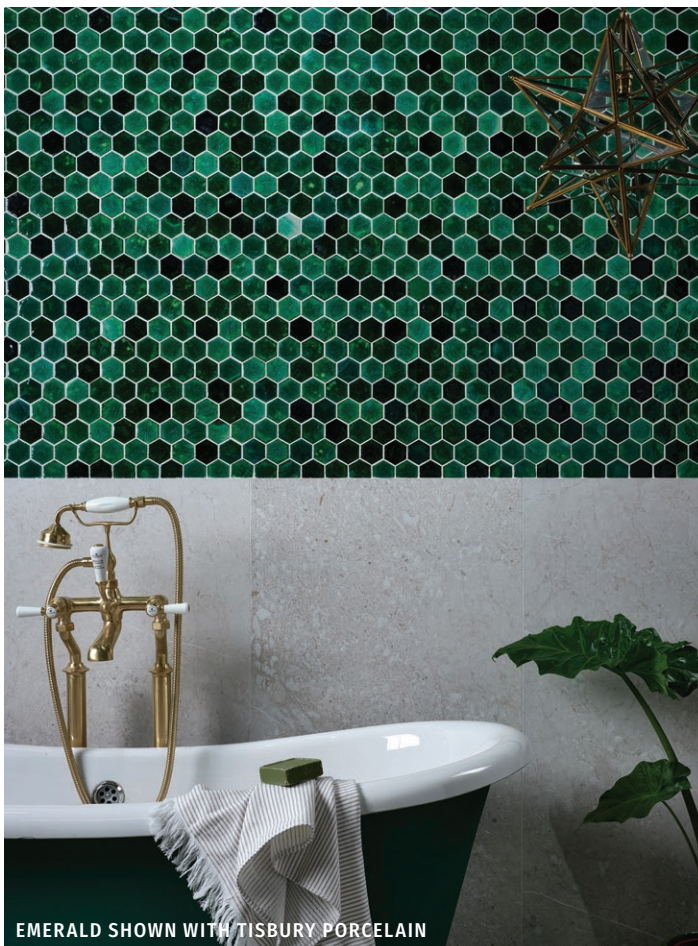

AKAZU

PORCELAIN MOSAIC • CRACKLE GLAZE

The Akazu pottery of medieval Japan is prized worldwide for its unique handmade gloss enamel. Echoing this varied, organic look, our Akazu mosaics come in two jewel-like tones and a hexagon shape for a mouthwatering varied effect.

FORMAT (CM)	SHEETS/M ²	SOLD BY	AVAILABILITY	Suitable for interior walls. Requires sealing with Crackle Glaze Protector.
27 x 31.2 x 0.7	11.871	Sheet	Usually in stock	

EMERALD

COBALT

TECHNICAL DATA

Please note that due to the artisanal, handmade nature of this tile, there is no technical information for this range.