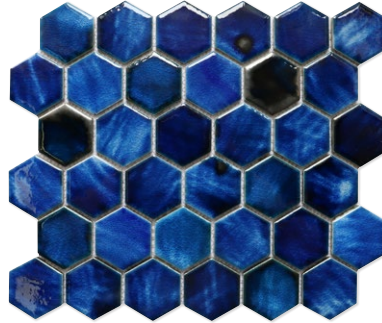

AKAZU

PORCELAIN MOSAIC • CRACKLE GLAZE

The Akazu pottery of medieval Japan is prized worldwide for its unique handmade gloss enamel. Echoing this varied, organic look, our Akazu mosaics come in two jewel-like tones and a hexagon shape for a mouthwatering varied effect.

FORMAT (CM)	SHEETS/M ²	SOLD BY	AVAILABILITY	Suitable for interior walls. Requires sealing with Crackle Glaze Protector.
27 x 31.2 x 0.7	11.871	Sheet	Usually in stock	

EMERALD

COBALT

TECHNICAL DATA

Please note that due to the artisanal, handmade nature of this tile, there is no technical information for this range.